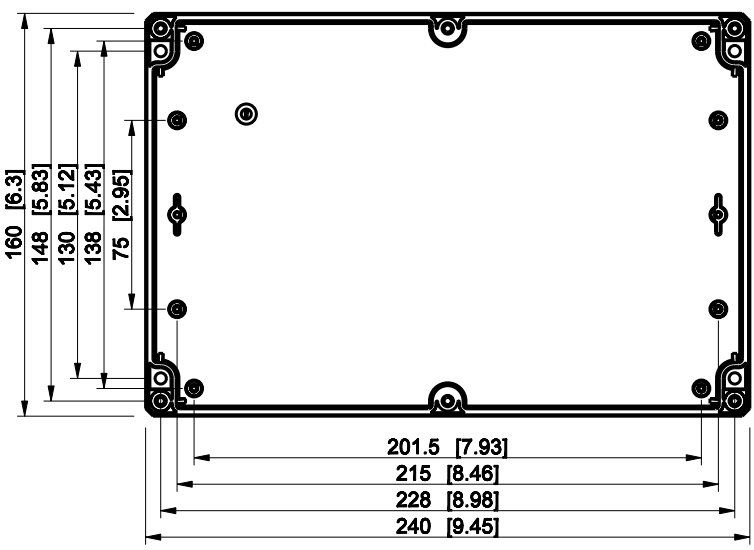

ID	Description	Date	By	Appr.
A				

Dimensions in mm [inches]

Material: Polycarbonate, fiberglass-reinforced		Color: RAL 7035	
Supplier: ENSTO ENSTO CONTROL		Tool No:	
Scale: 1:3		Weight [kg]: 0.57	
Date: 18.12.08		Volume:	
By: PKOs		Replaces:	
Checked:		Replaced:	
Ctrl:		Drw No: A	
		Ref: -	
		Code: DPCP162409G	
		Sheet No:	

model DPCP162409G PART
 drawing CUBO_D_DRAWING

DPCP162409G