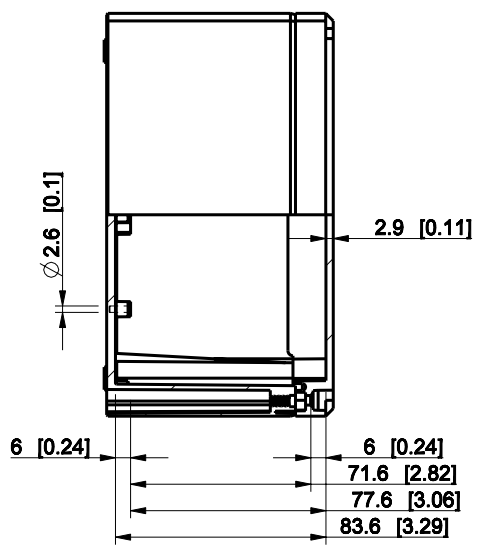

ID	Description	Date	By	Appr.
A				

Dimensions in mm [inches]

Material: Polycarbonate, fiberglass-reinforced		Color: RAL 7035	
Supplier: ENSTO ENSTO CONTROL		Tool No:	
Scale: 1:3		Weight [kg]: 0.57	
Date: 18.12.08		Volume:	
By: PKOs		Replaces:	
Checked:		Replaced:	
Ctrl:		Drw No: A	
		Ref: -	
		Code: DPCP162409G	
		Sheet No:	

model DPCP162409G PART
 drawing CUBO_D_DRAWING

DPCP162409G