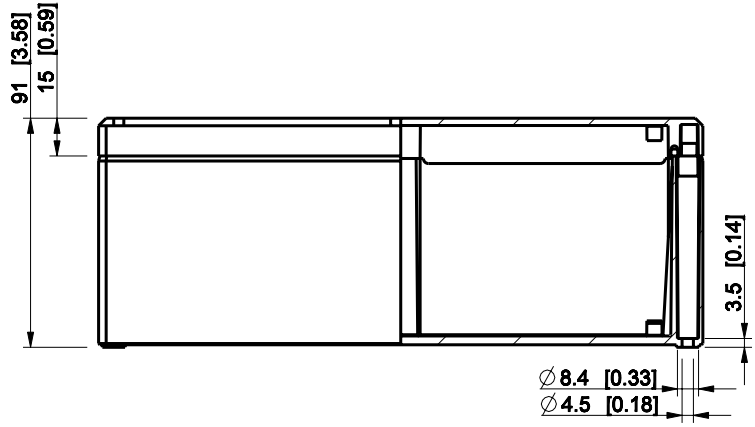

ID	Description	Date	By	Appr.
A				

Dimensions in mm [inches]

Material: Polycarbonate, fiberglass-reinforced		Color: RAL 7035	
Supplier: ENSTO ENSTO CONTROL		Tool No:	
Scale: 1:3		Weight [kg]: 0.57	
Date: 18.12.08		Volume:	
By: PKOs		Replaces:	
Checked:		Replaced:	
Ctrl:		Drw No: A	
		Ref: -	
		Code: DPCP162409G	
		Sheet No:	

model DPCP162409G PART
 drawing CUBO_D_DRAWING

DPCP162409G