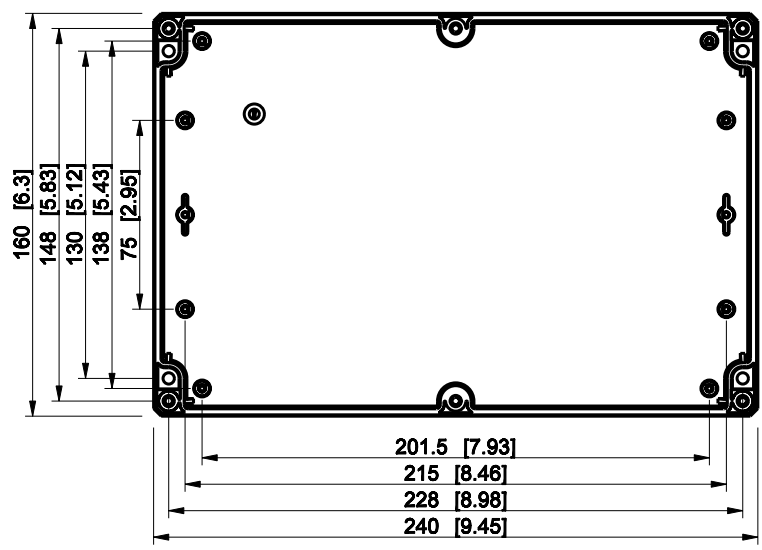

| ID | Description | Date | By | Appr. |
|----|-------------|------|----|-------|
| A  |             |      |    |       |

Dimensions in mm [inches]

|  |  |                   |  |
|--|--|-------------------|--|
| Material: Polycarbonate, fiberglass-reinforced |  | Color: RAL 7035   |  |
| Supplier: <b>ENSTO</b><br>ENSTO CONTROL        |  | Tool No:          |  |
| Scale: 1:3                                     |  | Weight [kg]: 0.57 |  |
| Date: 18.12.08                                 |  | Volume:           |  |
| By: PKOs                                       |  | Replaces:         |  |
| Checked:                                       |  | Replaced:         |  |
| Ctrl:  |  | Drw No: A         |  |
|  |  | Ref: -            |  |
|  |  | Code: DPCP162409T |  |
|  |  | Sheet No:         |  |

model DPCP162409T\_PART  
 drawing CUBO\_D\_DRAWING

**DPCP162409T**