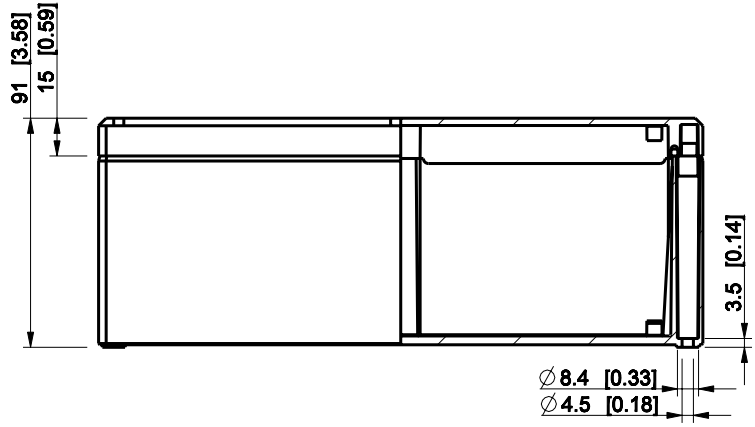

| ID | Description | Date | By | Appr. |
|----|-------------|------|----|-------|
| A  |             |      |    |       |

Dimensions in mm [inches]

|  |  |                   |  |
|--|--|-------------------|--|
| Material: Polycarbonate, fiberglass-reinforced |  | Color: RAL 7035   |  |
| Supplier: <b>ENSTO</b><br>ENSTO CONTROL        |  | Tool No:          |  |
| Scale: 1:3                                     |  | Weight [kg]: 0.57 |  |
| Date: 18.12.08                                 |  | Volume:           |  |
| By: PKOs                                       |  | Replaces:         |  |
| Checked:                                       |  | Replaced:         |  |
| Ctrl:  |  | Drw No: A         |  |
|  |  | Ref: -            |  |
|  |  | Code: DPCP162409T |  |
|  |  | Sheet No:         |  |

model DPCP162409T\_PART  
 drawing CUBO\_D\_DRAWING

**DPCP162409T**