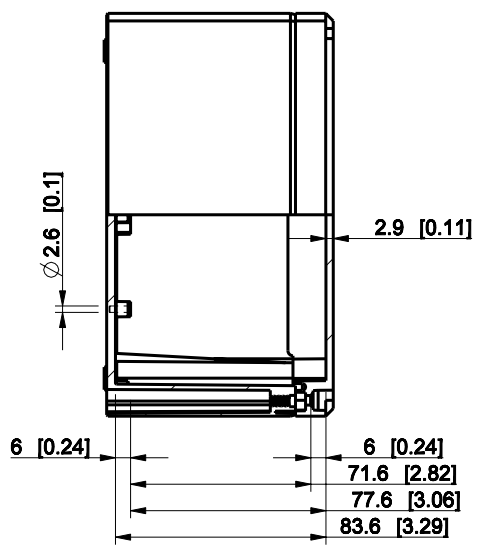

| ID | Description | Date | By | Appr. |
|----|-------------|------|----|-------|
| A  |             |      |    |       |

Dimensions in mm [inches]

|  |  |                   |  |
|--|--|-------------------|--|
| Material: Polycarbonate, fiberglass-reinforced |  | Color: RAL 7035   |  |
| Supplier: <b>ENSTO</b><br>ENSTO CONTROL        |  | Tool No:          |  |
| Scale: 1:3                                     |  | Weight [kg]: 0.57 |  |
| Date: 18.12.08                                 |  | Volume:           |  |
| By: PKOs                                       |  | Replaces:         |  |
| Checked:                                       |  | Replaced:         |  |
| Ctrl:  |  | Drw No: A         |  |
|  |  | Ref: -            |  |
|  |  | Code: DPCP162409T |  |
|  |  | Sheet No:         |  |

model DPCP162409T\_PART  
 drawing CUBO\_D\_DRAWING

**DPCP162409T**