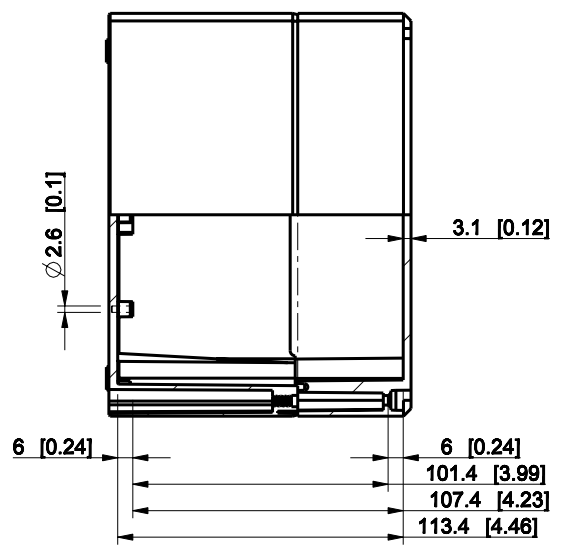

ID	Description	Date	By	Appr.
A				

Dimensions in mm [inches]

Material: Polycarbonate, fiberglass-reinforced	Color: RAL 7035
--	-----------------

Supplier:	Tool No:	Weight [kg]: 0.73	Volume:
-----------	----------	-------------------	---------

DPCP162412G

Scale	Date	18.12.08
1:3	By	PKos
-	Checked	
-	Ctrl	

Replaces:	
Replaced:	
Drw No:	A
Ref:	-
Code:	DPCP162412G
Sheet No:	

model DPCP162412G PART
 drawing CUBO_D_DRAWING