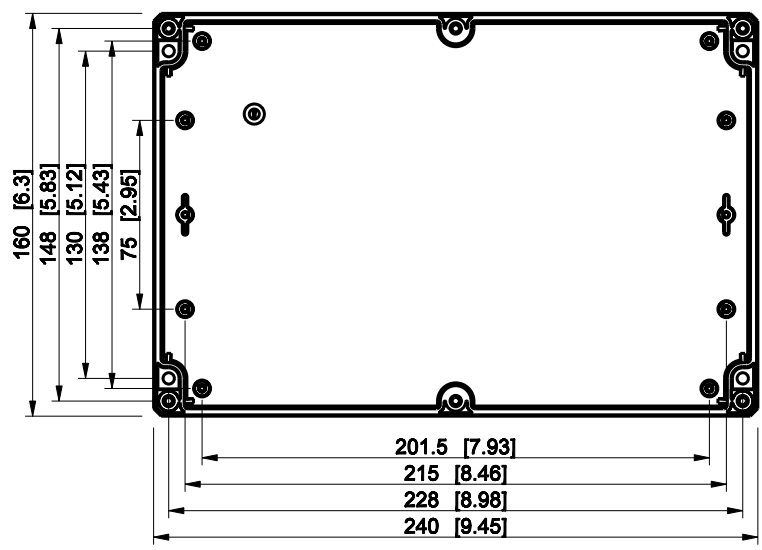

ID	Description	Date	By	Appr.
A				

Dimensions in mm [inches]

Material: Polycarbonate, fiberglass-reinforced	Color: RAL 7035
--	-----------------

Supplier:	Tool No:	Weight [kg]: 0.73	Volume:
-----------	----------	-------------------	---------

DPCP162412G

Scale	Date	18.12.08
1:3	By	PKos
-	Checked	
-	Ctrl	

Replaces:	
Replaced:	
Drw No:	A
Ref:	-
Code:	DPCP162412G
Sheet No:	

model DPCP162412G PART
 drawing CUBO_D_DRAWING