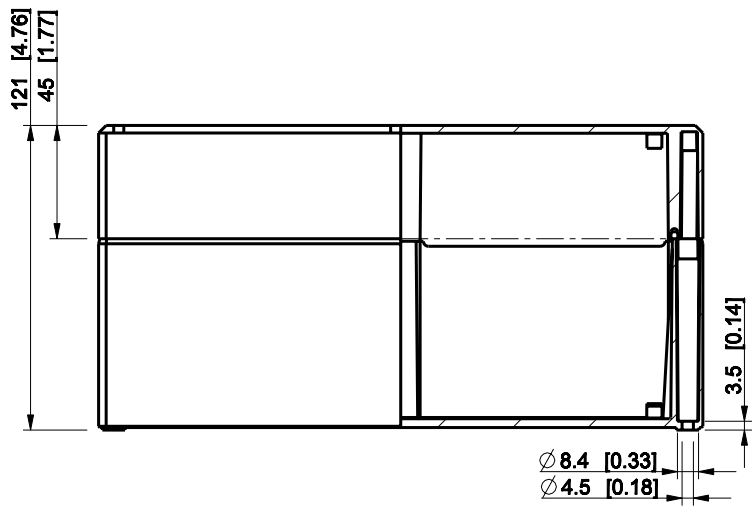

ID	Description	Date	By	Appr.
A				

Dimensions in mm [inches]

Material: Polycarbonate, fiberglass-reinforced	Color: RAL 7035
--	-----------------

Supplier:	Tool No:	Weight [kg]: 0.73	Volume:
-----------	----------	-------------------	---------

DPCP162412G

Scale	Date	18.12.08
1:3	By	PKos
-	Checked	
-	Ctrl	

Replaces:	
Replaced:	
Drw No:	A
Ref:	-
Code:	DPCP162412G
Sheet No:	

model DPCP162412G PART
 drawing CUBO_D_DRAWING