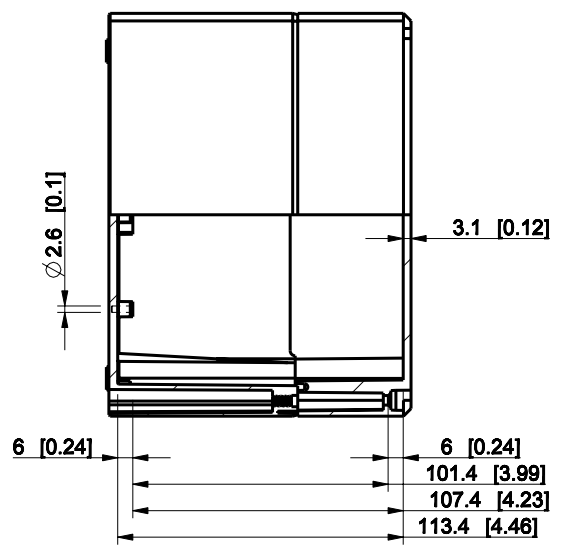

ID	Description	Date	By	Appr.
A				

Dimensions in mm [inches]

Material: Polycarbonate, fiberglass-reinforced	Color: RAL 7035
--	-----------------

Supplier:	Tool No:	Weight [kg]: 0.73	Volume:
-----------	----------	-------------------	---------

DPCP162412T

Scale	Date	18.12.08
1:3	By	PKos
-	Checked	
-	Ctrl	

Replaces:	
Replaced:	
Drw No:	A
Ref:	-
Code:	DPCP162412T
Sheet No:	

model DPCP162412T_PART
 drawing CUBO_D_DRAWING