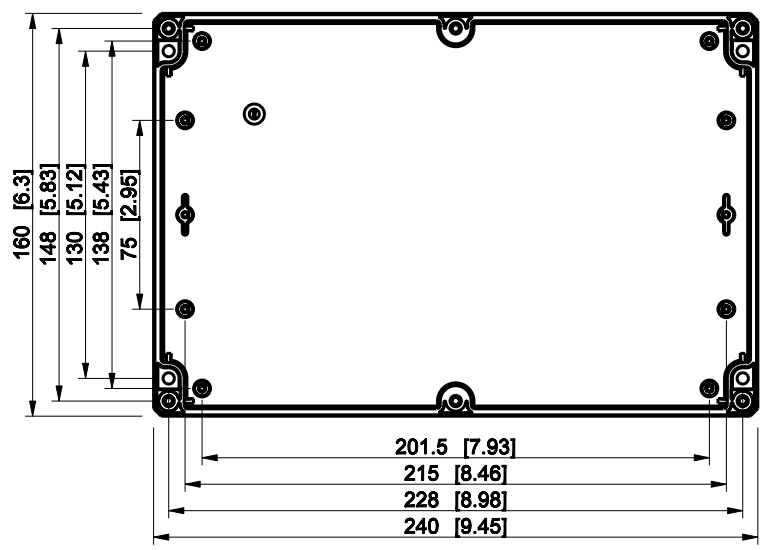

ID	Description	Date	By	Appr.
A				

Dimensions in mm [inches]

Material: Polycarbonate, fiberglass-reinforced	Color: RAL 7035
--	-----------------

Supplier:	Tool No:	Weight [kg]: 0.73	Volume:
-----------	----------	-------------------	---------

DPCP162412T

Scale	Date	18.12.08
1:3	By	PKos
-	Checked	
-	Ctrl	

Replaces:	
Replaced:	
Drw No:	A
Ref:	-
Code:	DPCP162412T
Sheet No:	

model DPCP162412T_PART
 drawing CUBO_D_DRAWING