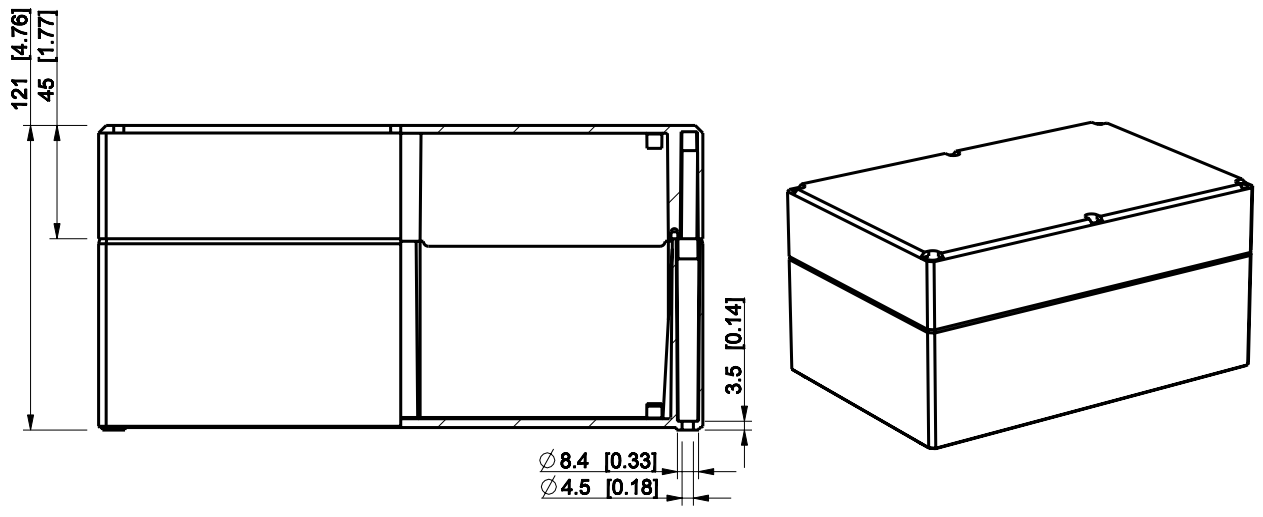

ID	Description	Date	By	Appr.
A				

Dimensions in mm [inches]

Material: Polycarbonate, fiberglass-reinforced	Color: RAL 7035
--	-----------------

Supplier:	Tool No:	Weight [kg]: 0.73	Volume:
-----------	----------	-------------------	---------

DPCP162412T

Scale	Date	18.12.08
1:3	By	PKos
-	Checked	
-	Ctrl	

Replaces:	
Replaced:	
Drw No:	A
Ref:	-
Code:	DPCP162412T
Sheet No:	

model DPCP162412T_PART
 drawing CUBO_D_DRAWING