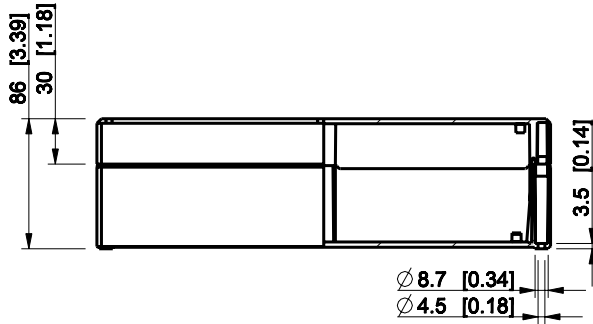

ID	Description	Date	By	Appr.
A				

Dimensions in mm [inches]

Material: Polycarbonate, fiberglass-reinforced	Color: RAL 7035
--	-----------------

Supplier:	Tool No:	Weight [kg]: 0.93	Volume:
-----------	----------	-------------------	---------

DPCP233009T

Scale	Date	18.12.08
1:5	By	PKos
-	Checked	
-	Ctrl	

Replaces:	
Replaced:	
Drw No:	A
Ref:	-
Code:	DPCP233009T
Sheet No:	

model DPCP233009T_PART

drawing CUBO_D_DRAWING