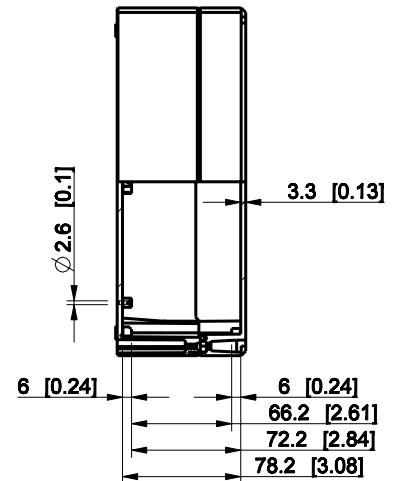

ID	Description	Date	By	Appr.
A				

Dimensions in mm [inches]

Material: Polycarbonate, fiberglass-reinforced	Color: RAL 7035
--	-----------------

Supplier:	Tool No:	Weight [kg]: 0.93	Volume:
-----------	----------	-------------------	---------

DPCP233009T

Scale	Date	18.12.08
1:5	By	PKos
-	Checked	
-	Ctrl	

Replaces:	
Replaced:	
Drw No:	A
Ref:	-
Code:	DPCP233009T
Sheet No:	

model DPCP233009T_PART

drawing CUBO_D_DRAWING