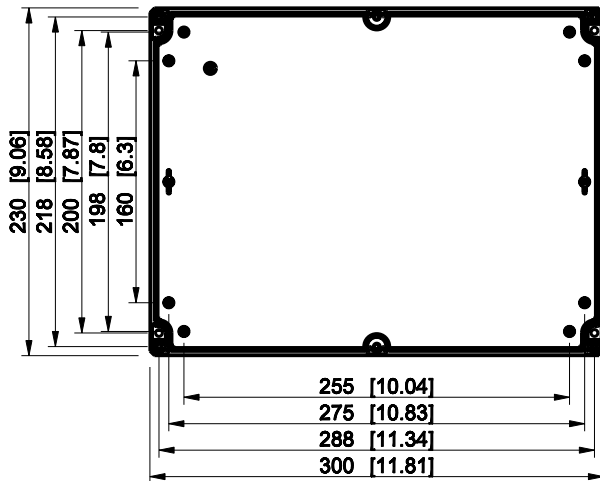

ID	Description	Date	By	Appr.
A				

Dimensions in mm [inches]

Material: Polycarbonate, fiberglass-reinforced	Color: RAL 7035
--	-----------------

Supplier:	Tool No:	Weight [kg]: 0.93	Volume:
-----------	----------	-------------------	---------

DPCP233009T

Scale	Date	18.12.08
1:5	By	PKos
-	Checked	
-	Ctrl	

Replaces:	
Replaced:	
Drw No:	A
Ref:	-
Code:	DPCP233009T
Sheet No:	

model DPCP233009T_PART

drawing CUBO_D_DRAWING