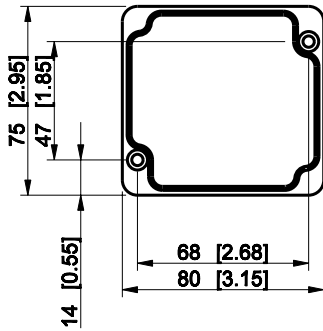

ID	Description	Date	By	Appr.
A				

Dimensions in mm [inches]

Material: Polyester, glass-reinforced	Color: RAL 7000
---------------------------------------	-----------------

Supplier:	Tool No:	Weight [kg]: 0.25	Volume:
-----------	----------	-------------------	---------

ENSTO
ENSTO CONTROL OY

MGRP080806

Scale	Date	26.01.09
1:3	By	PKos
-	Checked	
-	Ctrl	

Replaces:
Replaced:
Drw No: - A
Ref: Cubo M
Code: MGRP080806
Sheet No:

model MGRP080806 PART
 drawing CUBO_M_1.drawing