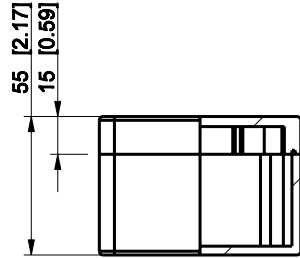

ID	Description	Date	By	Appr.
A				

Dimensions in mm [inches]

Material: Polyester, glass-reinforced	Color: RAL 7000
---------------------------------------	-----------------

Supplier:	Tool No:	Weight [kg]: 0.25	Volume:
-----------	----------	-------------------	---------

ENSTO
ENSTO CONTROL OY

MGRP080806

Scale	Date	26.01.09
1:3	By	PKos
-	Checked	
-	Ctrl	

Replaces:
Replaced:
Drw No: - A
Ref: Cubo M
Code: MGRP080806
Sheet No:

model MGRP080806 PART
 drawing CUBO_M_1.drawing