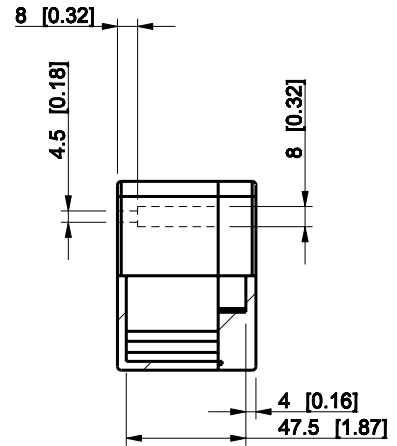

ID	Description	Date	By	Appr.
A				

Dimensions in mm [inches]

Material: Polyester, glass-reinforced	Color: RAL 7000
---------------------------------------	-----------------

Supplier:	Tool No:	Weight [kg]: 0.25	Volume:
-----------	----------	-------------------	---------

ENSTO
ENSTO CONTROL OY

MGRP080806

Scale	Date	26.01.09
1:3	By	PKos
-	Checked	
-	Ctrl	

Replaces:
Replaced:
Drw No: - A
Ref: Cubo M
Code: MGRP080806
Sheet No:

model MGRP080806 PART
 drawing CUBO_M_1.drawing