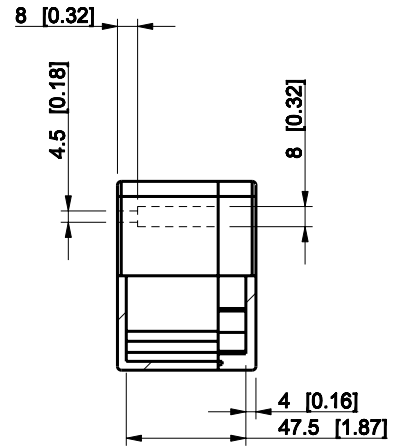

ID	Description	Date	By	Appr.
A				

Dimensions in mm [inches]

Material: Polyester, glass-reinforced	Color: RAL 7000
---------------------------------------	-----------------

Supplier:	Tool No:	Weight [kg]: 0.29	Volume:
-----------	----------	-------------------	---------

ENSTO
ENSTO CONTROL OY

MGRP081106

Scale	Date	26.01.09
1:3	By	PKos
-	Checked	
-	Ctrl	

Replaces:
Replaced:
Drw No: - A
Ref: Cubo M
Code: MGRP081106
Sheet No:

model MGRP081106 PART
drawing CUBO_M_1.drawing