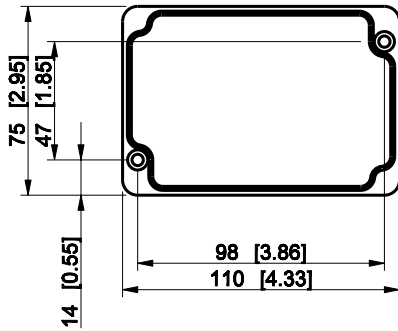

ID	Description	Date	By	Appr.
A				

Dimensions in mm [inches]

Material: Polyester, glass-reinforced	Color: RAL 7000
---------------------------------------	-----------------

Supplier:	Tool No:	Weight [kg]: 0.29	Volume:
-----------	----------	-------------------	---------

ENSTO
ENSTO CONTROL OY

MGRP081106

Scale	Date	26.01.09
1:3	By	PKos
-	Checked	
-	Ctrl	

Replaces:
Replaced:
Drw No: - A
Ref: Cubo M
Code: MGRP081106
Sheet No:

model MGRP081106 PART
drawing CUBO_M_1.drawing