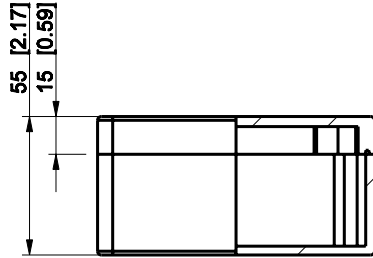

ID	Description	Date	By	Appr.
A				

Dimensions in mm [inches]

Material: Polyester, glass-reinforced	Color: RAL 7000
---------------------------------------	-----------------

Supplier:	Tool No:	Weight [kg]: 0.29	Volume:
-----------	----------	-------------------	---------

ENSTO
ENSTO CONTROL OY

MGRP081106

Scale	Date	26.01.09
1:3	By	PKos
-	Checked	
-	Ctrl	

Replaces:
Replaced:
Drw No: - A
Ref: Cubo M
Code: MGRP081106
Sheet No:

model MGRP081106 PART
drawing CUBO_M_1.drawing