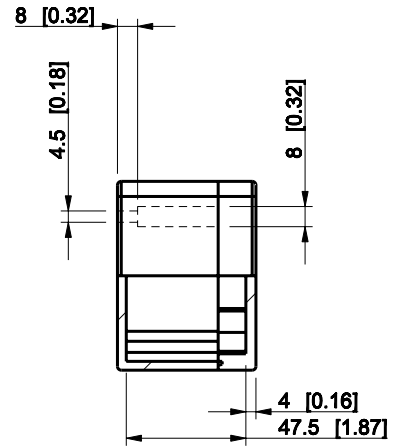

ID	Description	Date	By	Appr.
A				

Dimensions in mm [inches]

Material: Polyester, glass-reinforced	Color: RAL 7000
---------------------------------------	-----------------

Supplier:	Tool No:	Weight [kg]: 0.38	Volume:
-----------	----------	-------------------	---------

ENSTO
ENSTO CONTROL OY

MGRP081606

Scale	Date	26.01.09
1:3	By	PKos
-	Checked	
-	Ctrl	

Replaces:
Replaced:
Drw No: - A
Ref: Cubo M
Code: MGRP081606
Sheet No:

model MGRP081606 PART
drawing CUBO_M_1.drawing