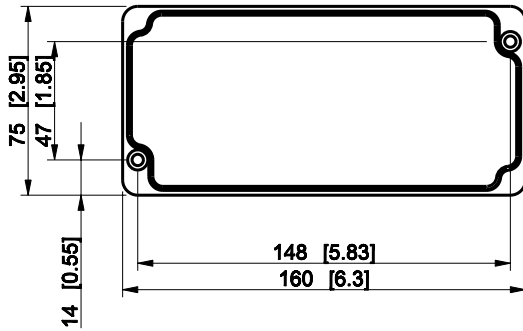

ID	Description	Date	By	Appr.
A				

Dimensions in mm [inches]

Material: Polyester, glass-reinforced	Color: RAL 7000
---------------------------------------	-----------------

Supplier:	Tool No:	Weight [kg]: 0.38	Volume:
-----------	----------	-------------------	---------

ENSTO
ENSTO CONTROL OY

MGRP081606

Scale	Date	26.01.09
1:3	By	PKos
-	Checked	
-	Ctrl	

Replaces:
Replaced:
Drw No: - A
Ref: Cubo M
Code: MGRP081606
Sheet No:

model MGRP081606 PART
drawing CUBO_M_1.drawing