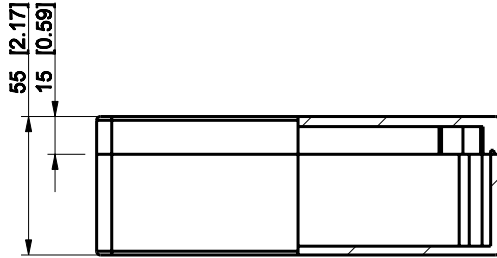

ID	Description	Date	By	Appr.
A				

Dimensions in mm [inches]

Material: Polyester, glass-reinforced	Color: RAL 7000
---------------------------------------	-----------------

Supplier:	Tool No:	Weight [kg]: 0.38	Volume:
-----------	----------	-------------------	---------

ENSTO
ENSTO CONTROL OY

MGRP081606

Scale	Date	26.01.09
1:3	By	PKos
-	Checked	
-	Ctrl	

Replaces:
Replaced:
Drw No: - A
Ref: Cubo M
Code: MGRP081606
Sheet No:

model MGRP081606 PART
drawing CUBO_M_1.drawing