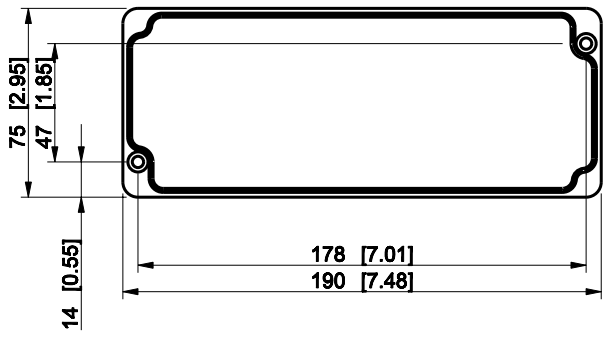

ID	Description	Date	By	Appr.
A				

Dimensions in mm [inches]

Material: Polyester, glass-reinforced	Color: RAL 7000
---------------------------------------	-----------------

Supplier:	Tool No:	Weight [kg]: 0.44	Volume:
-----------	----------	-------------------	---------

MGRP081906

Scale	Date	26.01.09
1:3	By	PKos
-	Checked	
-	Ctrl	

Replaces:
Replaced:
Drw No: - A
Ref: Cubo M
Code: MGRP081906
Sheet No:

model MGRP081906 PART
drawing CUBO_M_1.drawing