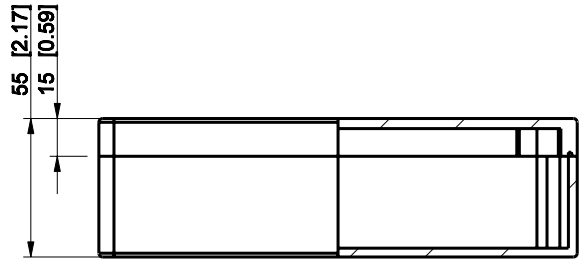

ID	Description	Date	By	Appr.
A				

Dimensions in mm [inches]

Material: Polyester, glass-reinforced	Color: RAL 7000
---------------------------------------	-----------------

Supplier:	Tool No:	Weight [kg]: 0.44	Volume:
-----------	----------	-------------------	---------

MGRP081906

Scale	Date	26.01.09
1:3	By	PKos
-	Checked	
-	Ctrl	

Replaces:
Replaced:
Drw No: - A
Ref: Cubo M
Code: MGRP081906
Sheet No:

model MGRP081906 PART
drawing CUBO_M_1.drawing