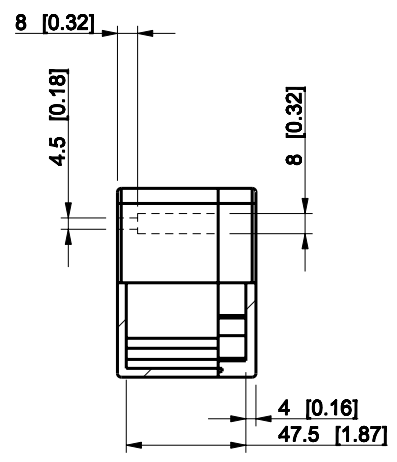

ID	Description	Date	By	Appr.
A				

Dimensions in mm [inches]

Material: Polyester, glass-reinforced	Color: RAL 7000
---------------------------------------	-----------------

Supplier:	Tool No:	Weight [kg]: 0.44	Volume:
-----------	----------	-------------------	---------

MGRP081906

Scale	Date	26.01.09
1:3	By	PKos
-	Checked	
-	Ctrl	

Replaces:
Replaced:
Drw No: - A
Ref: Cubo M
Code: MGRP081906
Sheet No:

model MGRP081906 PART
drawing CUBO_M_1.drawing