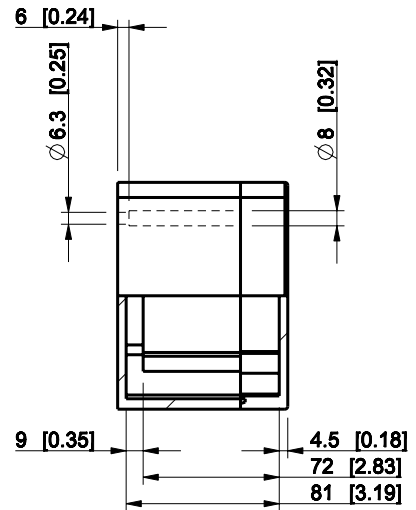

ID	Description	Date	By	Appr.
A				

Dimensions in mm [inches]

Material: Polyester, glass-reinforced	Color: RAL 7000
---------------------------------------	-----------------

Supplier:	Tool No:	Weight [kg]: 0.77	Volume:
-----------	----------	-------------------	---------

ENSTO
ENSTO CONTROL OY

MGRP121209

Scale	Date	26.01.09
1:4	By	PKos
-	Checked	
-	Ctrl	

Replaces:
Replaced:
Drw No: - A
Ref: Cubo M
Code: MGRP121209
Sheet No:

model MGRP121209 PART
drawing CUBO_M_3.drawing