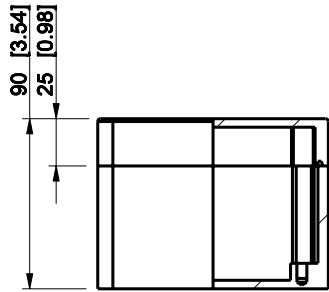

ID	Description	Date	By	Appr.
A				

Dimensions in mm [inches]

Material: Polyester, glass-reinforced	Color: RAL 7000
---------------------------------------	-----------------

Supplier:	Tool No:	Weight [kg]: 0.77	Volume:
-----------	----------	-------------------	---------

ENSTO
ENSTO CONTROL OY

MGRP121209

Scale	Date	26.01.09
1:4	By	PKos
-	Checked	
-	Ctrl	

Replaces:
Replaced:
Drw No: - A
Ref: Cubo M
Code: MGRP121209
Sheet No:

model MGRP121209 PART
drawing CUBO_M_3.drawing