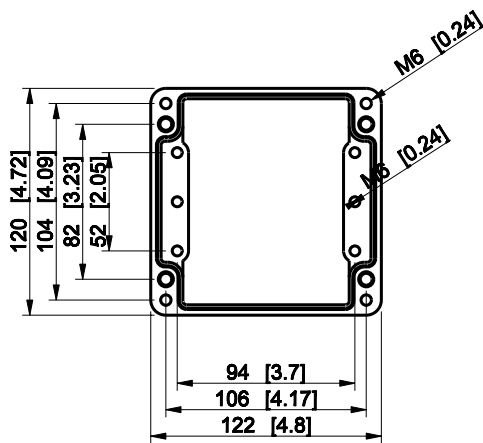

ID	Description	Date	By	Appr.
A				

Dimensions in mm [inches]

Material: Polyester, glass-reinforced	Color: RAL 7000
---------------------------------------	-----------------

Supplier:	Tool No:	Weight [kg]: 0.77	Volume:
-----------	----------	-------------------	---------

ENSTO
ENSTO CONTROL OY

MGRP121209

Scale	Date	26.01.09
1:4	By	PKos
-	Checked	
-	Ctrl	

Replaces:
Replaced:
Drw No: - A
Ref: Cubo M
Code: MGRP121209
Sheet No:

model MGRP121209 PART
drawing CUBO_M_3.drawing