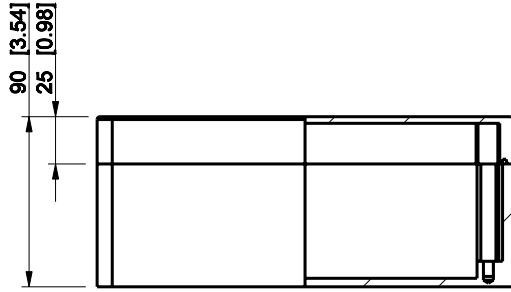

ID	Description	Date	By	Appr.
A				

Dimensions in mm [inches]

Material: Polyester, glass-reinforced	Color: RAL 7000
---------------------------------------	-----------------

Supplier:	Tool No:	Weight [kg]: 1.11	Volume:
-----------	----------	-------------------	---------

**ENSTO**  
ENSTO CONTROL OY

**MGRP122209**

Scale	Date	26.01.09
1:4	By	PKos
-	Checked	
-	Ctrl	

Replaces:
Replaced:
Drw No: - A
Ref: Cubo M
Code: MGRP122209
Sheet No:

model MGRP122209 PART  
drawing CUBO\_M\_3.drawing