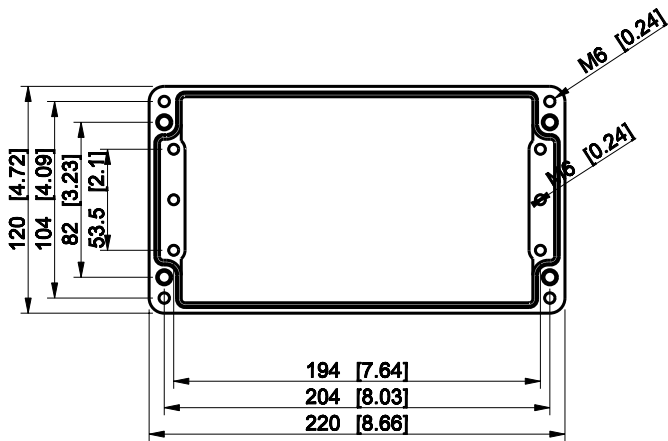

ID	Description	Date	By	Appr.
A				

Dimensions in mm [inches]

Material: Polyester, glass-reinforced	Color: RAL 7000
---------------------------------------	-----------------

Supplier:	Tool No:	Weight [kg]: 1.11	Volume:
-----------	----------	-------------------	---------

**ENSTO**  
ENSTO CONTROL OY

**MGRP122209**

Scale	Date	26.01.09
1:4	By	PKos
-	Checked	
-	Ctrl	

Replaces:
Replaced:
Drw No: - A
Ref: Cubo M
Code: MGRP122209
Sheet No:

model MGRP122209 PART  
drawing CUBO\_M\_3.drawing