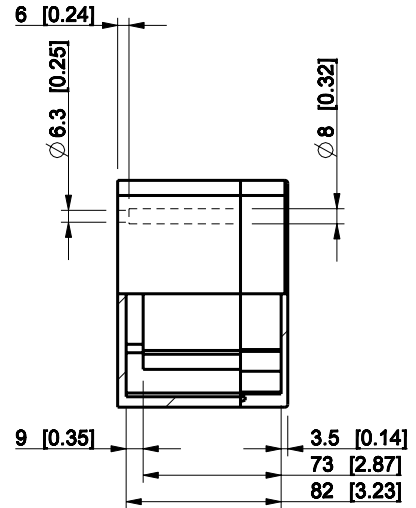

ID	Description	Date	By	Appr.
A				

Dimensions in mm [inches]

Material: Polyester, glass-reinforced	Color: RAL 7000
---------------------------------------	-----------------

Supplier:	Tool No:	Weight [kg]: 1.11	Volume:
-----------	----------	-------------------	---------

**ENSTO**  
ENSTO CONTROL OY

**MGRP122209**

Scale	Date	26.01.09
1:4	By	PKos
-	Checked	
-	Ctrl	

Replaces:
Replaced:
Drw No: - A
Ref: Cubo M
Code: MGRP122209
Sheet No:

model MGRP122209 PART  
drawing CUBO\_M\_3.drawing