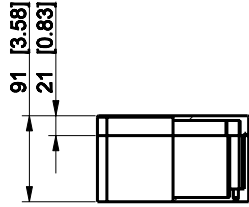

ID	Description	Date	By	Appr.
A				

Dimensions in mm [inches]

Material: Polyester, glass-reinforced	Color: RAL 7000
---------------------------------------	-----------------

Supplier:	Tool No:	Weight [kg]: 1.20	Volume:
-----------	----------	-------------------	---------

ENSTO
ENSTO CONTROL OY

MGRP161609

Scale	Date	26.01.09
1:8	By	PKos
-	Checked	
-	Ctrl	

Replaces:
Replaced:
Drw No: - A
Ref: Cubo M
Code: MGRP161609
Sheet No:

model MGRP161609 PART

drawing CUBO_M_2.drawing