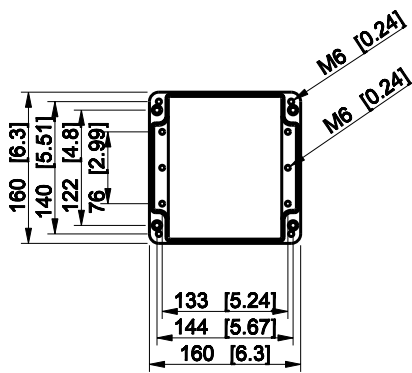

ID	Description	Date	By	Appr.
A				

Dimensions in mm [inches]

Material: Polyester, glass-reinforced	Color: RAL 7000
---------------------------------------	-----------------

Supplier:	Tool No:	Weight [kg]: 1.20	Volume:
-----------	----------	-------------------	---------

ENSTO
ENSTO CONTROL OY

MGRP161609

Scale	Date	26.01.09
1:8	By	PKos
-	Checked	
-	Ctrl	

Replaces:
Replaced:
Drw No: - A
Ref: Cubo M
Code: MGRP161609
Sheet No:

model MGRP161609 PART

drawing CUBO_M_2.drawing