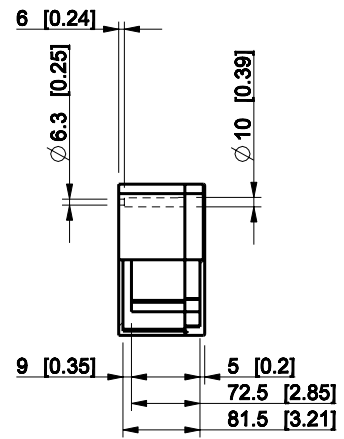

ID	Description	Date	By	Appr.
A				

Dimensions in mm [inches]

Material: Polyester, glass-reinforced	Color: RAL 7000
---------------------------------------	-----------------

Supplier:	Tool No:	Weight [kg]: 1.20	Volume:
-----------	----------	-------------------	---------

ENSTO
ENSTO CONTROL OY

MGRP161609

Scale	Date	26.01.09
1:8	By	PKos
-	Checked	
-	Ctrl	

Replaces:
Replaced:
Drw No: - A
Ref: Cubo M
Code: MGRP161609
Sheet No:

model MGRP161609 PART

drawing CUBO_M_2.drawing