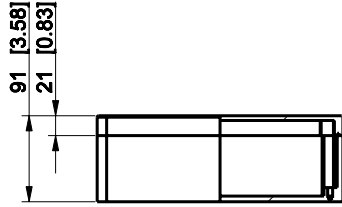

ID	Description	Date	By	Appr.
A				

Dimensions in mm [inches]

Material: Polyester, glass-reinforced	Color: RAL 7000
---------------------------------------	-----------------

Supplier:	Tool No:	Weight [kg]: 1.87	Volume:
-----------	----------	-------------------	---------

ENSTO		
ENSTO CONTROL OY		
Scale	Date	26.01.09
1:8	By	PKos
-	Checked	
-	Ctrl	

MGRP162609

Replaces:
Replaced:
Drw No: - A
Ref: Cubo M
Code: MGRP162609
Sheet No:

model MGRP162609 PART
drawing CUBO_M_2.drawing