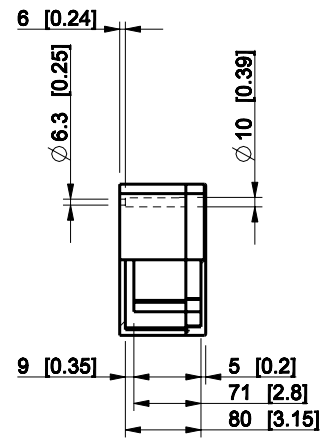

ID	Description	Date	By	Appr.
A				

Dimensions in mm [inches]

Material: Polyester, glass-reinforced	Color: RAL 7000
---------------------------------------	-----------------

Supplier:	Tool No:	Weight [kg]: 1.87	Volume:
-----------	----------	-------------------	---------

ENSTO		
ENSTO CONTROL OY		
Scale	Date	26.01.09
1:8	By	PKos
-	Checked	
-	Ctrl	

MGRP162609

Replaces:
Replaced:
Drw No: - A
Ref: Cubo M
Code: MGRP162609
Sheet No:

model MGRP162609 PART
drawing CUBO_M_2.drawing