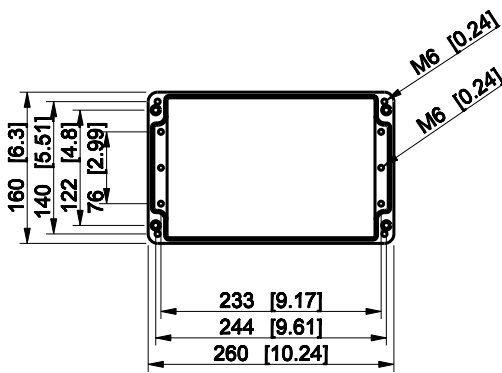

ID	Description	Date	By	Appr.
A				

Dimensions in mm [inches]

Material: Polyester, glass-reinforced	Color: RAL 7000
---------------------------------------	-----------------

Supplier:	Tool No:	Weight [kg]: 1.87	Volume:
-----------	----------	-------------------	---------

ENSTO		
ENSTO CONTROL OY		
Scale	Date	26.01.09
1:8	By	PKos
-	Checked	
-	Ctrl	

MGRP162609

Replaces:
Replaced:
Drw No: - A
Ref: Cubo M
Code: MGRP162609
Sheet No:

model MGRP162609 PART
drawing CUBO_M_2.drawing