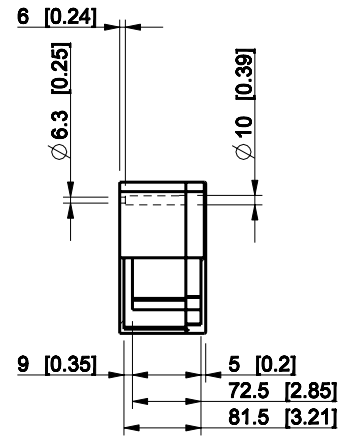

ID	Description	Date	By	Appr.
A				

Dimensions in mm [inches]

Material: Polyester, glass-reinforced	Color: RAL 7000
---------------------------------------	-----------------

Supplier:	Tool No:	Weight [kg]: 2.12	Volume:
-----------	----------	-------------------	---------

ENSTO
ENSTO CONTROL OY

MGRP163609

Scale	Date	26.01.09
1:8	By	PKos
-	Checked	
-	Ctrl	

Replaces:
Replaced:
Drw No: - A
Ref: Cubo M
Code: MGRP163609
Sheet No:

model MGRP163609 PART
drawing CUBO_M_2.drawing