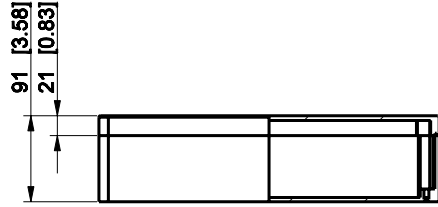

ID	Description	Date	By	Appr.
A				

Dimensions in mm [inches]

Material: Polyester, glass-reinforced	Color: RAL 7000
---------------------------------------	-----------------

Supplier:	Tool No:	Weight [kg]: 2.12	Volume:
-----------	----------	-------------------	---------

ENSTO
ENSTO CONTROL OY

MGRP163609

Scale	Date	26.01.09
1:8	By	PKos
-	Checked	
-	Ctrl	

Replaces:
Replaced:
Drw No: - A
Ref: Cubo M
Code: MGRP163609
Sheet No:

model MGRP163609 PART
drawing CUBO_M_2.drawing