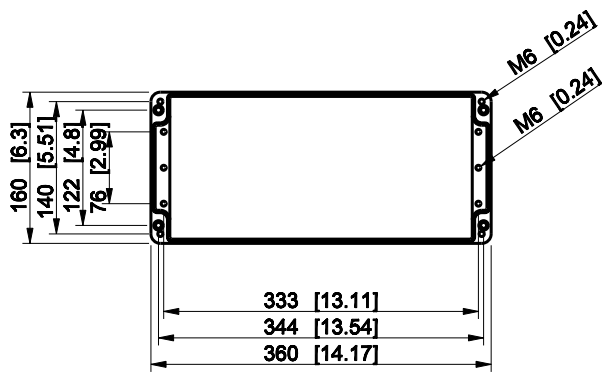

ID	Description	Date	By	Appr.
A				

Dimensions in mm [inches]

Material: Polyester, glass-reinforced	Color: RAL 7000
---------------------------------------	-----------------

Supplier:	Tool No:	Weight [kg]: 2.12	Volume:
-----------	----------	-------------------	---------

ENSTO
ENSTO CONTROL OY

MGRP163609

Scale	Date	26.01.09
1:8	By	PKos
-	Checked	
-	Ctrl	

Replaces:
Replaced:
Drw No: - A
Ref: Cubo M
Code: MGRP163609
Sheet No:

model MGRP163609 PART
drawing CUBO_M_2.drawing