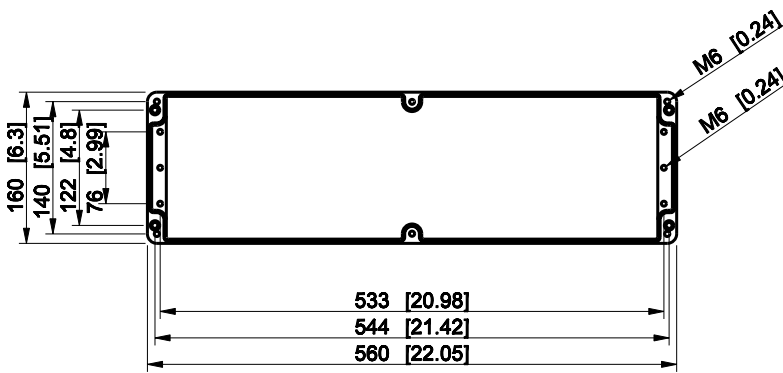

ID	Description	Date	By	Appr.
A				

Dimensions in mm [inches]

Material: Polyester, glass-reinforced	Color: RAL 7000
---------------------------------------	-----------------

Supplier:	Tool No:	Weight [kg]: 3.09	Volume:
-----------	----------	-------------------	---------

ENSTO
ENSTO CONTROL OY

MGRP165609

Scale	Date	26.01.09
1:8	By	PKos
-	Checked	
-	Ctrl	

Replaces:
Replaced:
Drw No: - A
Ref: Cubo M
Code: MGRP165609
Sheet No:

model MGRP165609 PART
drawing CUBO_M_2.drawing