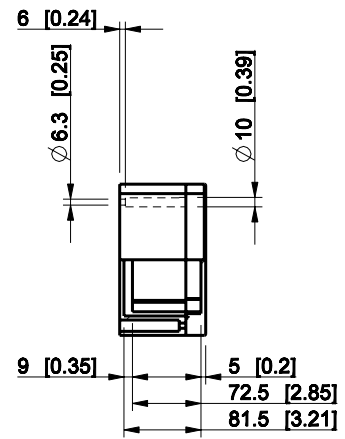

ID	Description	Date	By	Appr.
A				

Dimensions in mm [inches]

Material: Polyester, glass-reinforced	Color: RAL 7000
---------------------------------------	-----------------

Supplier:	Tool No:	Weight [kg]: 3.09	Volume:
-----------	----------	-------------------	---------

ENSTO
ENSTO CONTROL OY

MGRP165609

Scale	Date	26.01.09
1:8	By	PKos
-	Checked	
-	Ctrl	

Replaces:
Replaced:
Drw No: - A
Ref: Cubo M
Code: MGRP165609
Sheet No:

model MGRP165609 PART
drawing CUBO_M_2.drawing