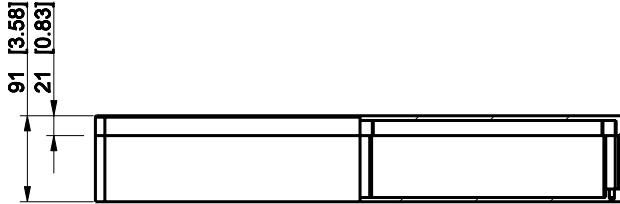

ID	Description	Date	By	Appr.
A				

Dimensions in mm [inches]

Material: Polyester, glass-reinforced	Color: RAL 7000
---------------------------------------	-----------------

Supplier:	Tool No:	Weight [kg]: 3.09	Volume:
-----------	----------	-------------------	---------