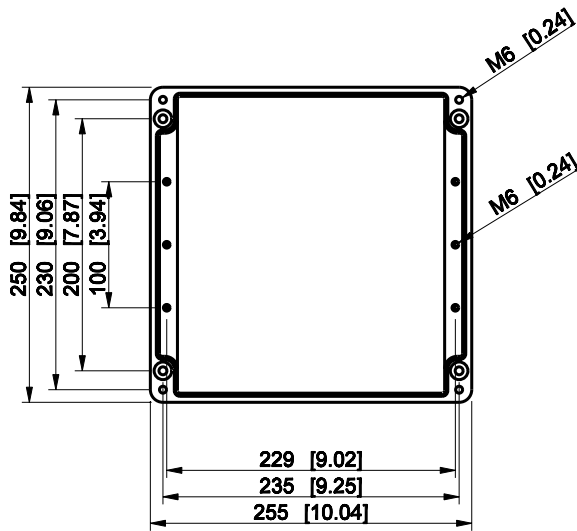

ID	Description	Date	By	Appr.
A				

Dimensions in mm [inches]

Material: Polyester, glass-reinforced	Color: RAL 7000
---------------------------------------	-----------------

Supplier:	Tool No:	Weight [kg]: 3.07	Volume:
-----------	----------	-------------------	---------

MGRP252612

Scale	Date	26.01.09
1:6	By	PKos
-	Checked	
-	Ctrl	

Replaces:
Replaced:
Drw No: - A
Ref: Cubo M
Code: MGRP252612
Sheet No:

model MGRP252612.PART
 drawing CUBO_M.drawing