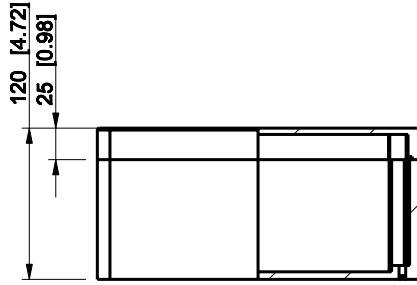

ID	Description	Date	By	Appr.
A				

Dimensions in mm [inches]

Material: Polyester, glass-reinforced	Color: RAL 7000
---------------------------------------	-----------------

Supplier:	Tool No:	Weight [kg]: 3.07	Volume:
-----------	----------	-------------------	---------

MGRP252612

Scale	Date	26.01.09
1:6	By	PKos
-	Checked	
-	Ctrl	

Replaces:
Replaced:
Drw No: - A
Ref: Cubo M
Code: MGRP252612
Sheet No:

model MGRP252612.PART
 drawing CUBO_M.drawing