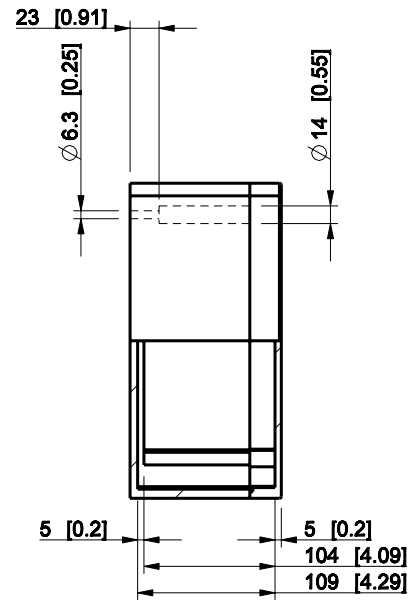

ID	Description	Date	By	Appr.
A				

Dimensions in mm [inches]

Material: Polyester, glass-reinforced	Color: RAL 7000
---------------------------------------	-----------------

Supplier:	Tool No:	Weight [kg]: 3.07	Volume:
-----------	----------	-------------------	---------

MGRP252612

Scale	Date	26.01.09
1:6	By	PKos
-	Checked	
-	Ctrl	

Replaces:
Replaced:
Drw No: - A
Ref: Cubo M
Code: MGRP252612
Sheet No:

model MGRP252612.PART
 drawing CUBO_M.drawing