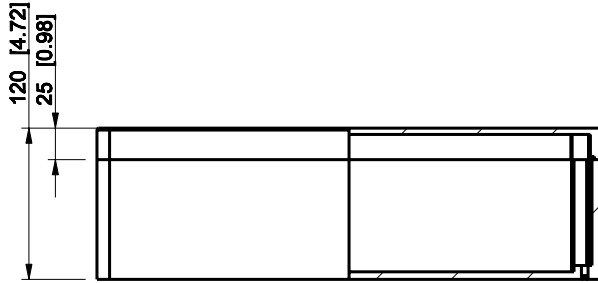

ID	Description	Date	By	Appr.
A				

Dimensions in mm [inches]

Material: Polyester, glass-reinforced      Color: RAL 7000

Supplier:      Tool No:      Weight [kg]: 4.29      Volume:

**ENSTO**  
ENSTO CONTROL OY

**MGRP254012**

Scale	Date	26.01.09
1:6	By	PKos
-	Checked	
-	Ctrl	

Replaces:
Replaced:
Drw No: - A
Ref: Cubo M
Code: MGRP254012
Sheet No:

model MGRP254012 PART  
 drawing CUBO\_M.drawing