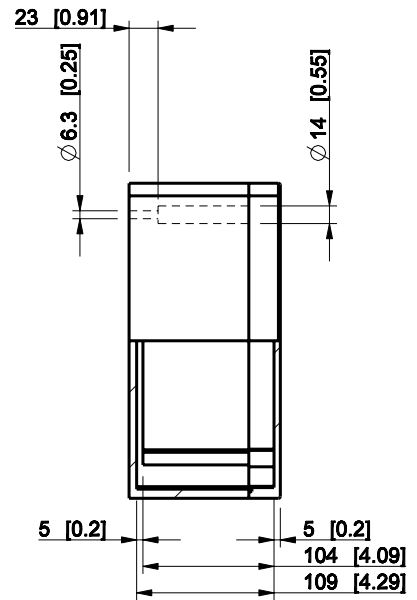

ID	Description	Date	By	Appr.
A				

Dimensions in mm [inches]

Material: Polyester, glass-reinforced      Color: RAL 7000

Supplier:      Tool No:      Weight [kg]: 4.29      Volume:

**ENSTO**  
ENSTO CONTROL OY

**MGRP254012**

Scale	Date	26.01.09
1:6	By	PKos
-	Checked	
-	Ctrl	

Replaces:
Replaced:
Drw No: - A
Ref: Cubo M
Code: MGRP254012
Sheet No:

model MGRP254012 PART  
 drawing CUBO\_M.drawing