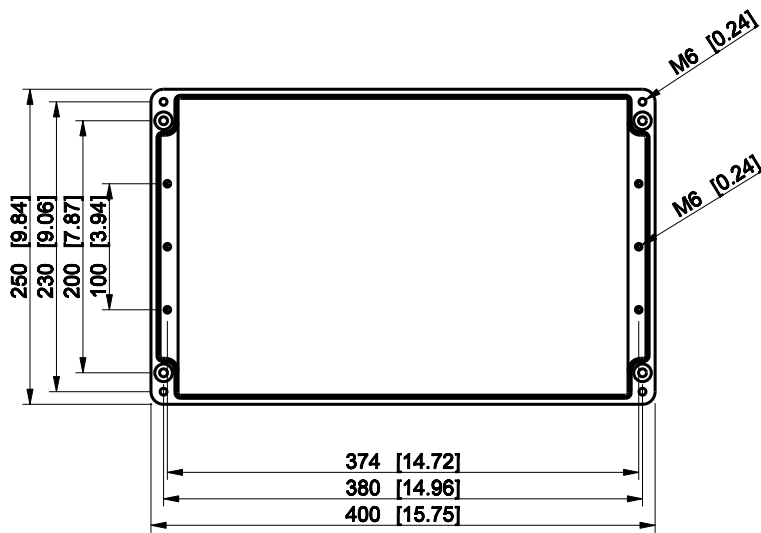

ID	Description	Date	By	Appr.
A				

Dimensions in mm [inches]

Material: Polyester, glass-reinforced      Color: RAL 7000

Supplier:      Tool No:      Weight [kg]: 4.29      Volume:

**ENSTO**  
ENSTO CONTROL OY

**MGRP254012**

Scale	Date	26.01.09
1:6	By	PKos
-	Checked	
-	Ctrl	

Replaces:
Replaced:
Drw No: - A
Ref: Cubo M
Code: MGRP254012
Sheet No:

model MGRP254012 PART  
 drawing CUBO\_M.drawing