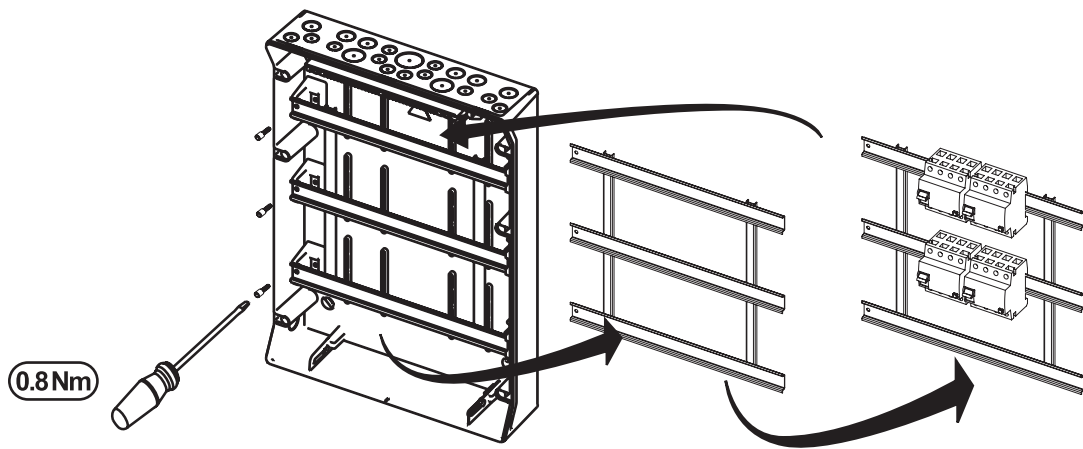

Product code	X (mm)	X1 (mm)
MODAB41PN	39	20.5
MODAB61PN	41.5	23
MODAB81PN	47.5	30
MODAB121PN	70.5	34
MODAB181PN	70.5	34
MODAB242PN	70.5	34
MODAB362PN	86	32
MODAB363PN	86	32
MODAB543PN	86	32