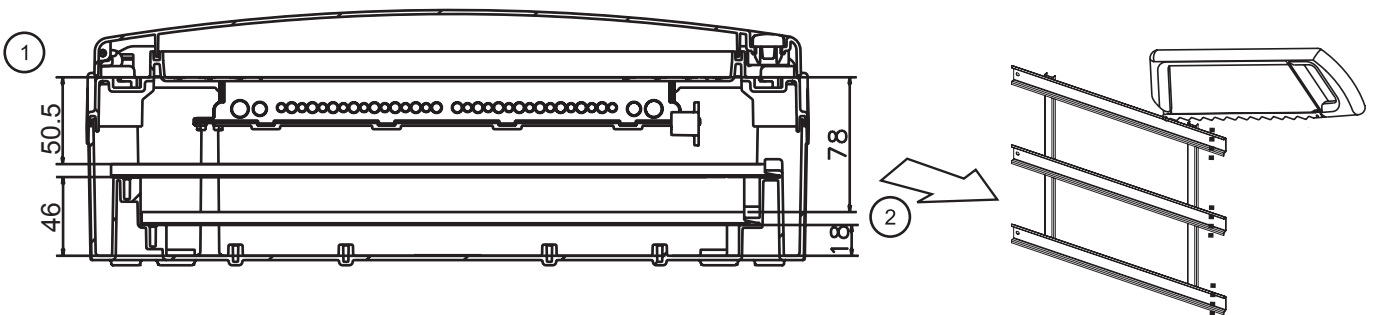

Product code	X (mm)	X1 (mm)
MODAB41PN	39	20.5
MODAB61PN	41.5	23
MODAB81PN	47.5	30
MODAB121PN	70.5	34
MODAB181PN	70.5	34
MODAB242PN	70.5	34
MODAB362PN	86	32
MODAB363PN	86	32
MODAB543PN	86	32