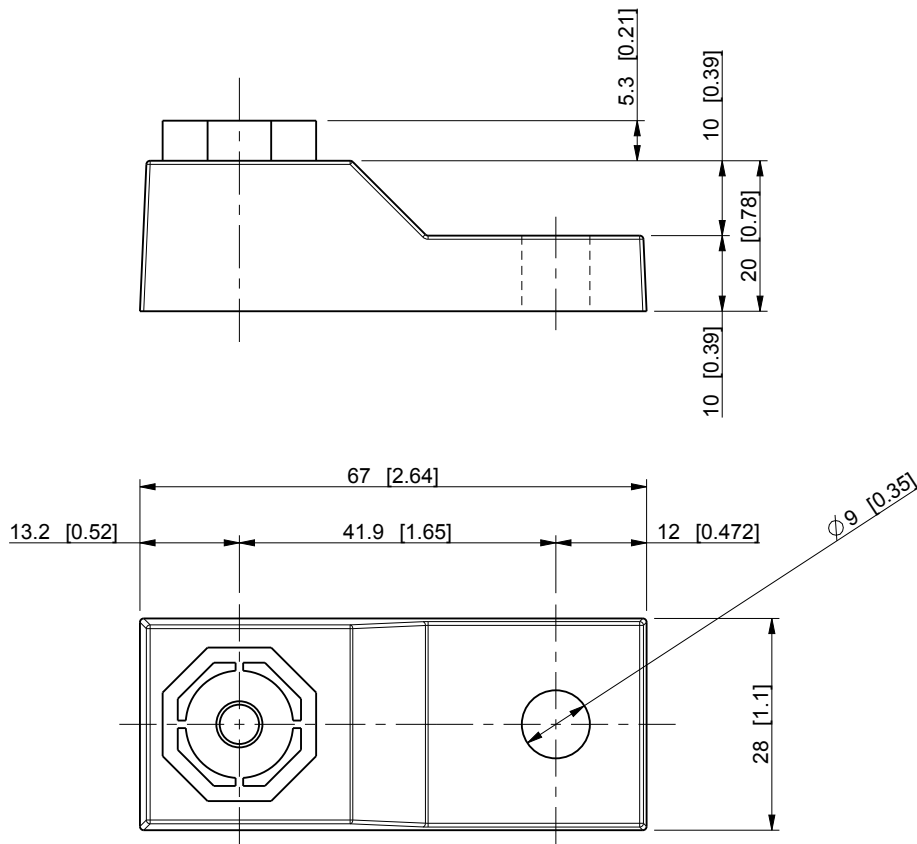

ID	Description	Date	By	Appr.
A				

Dimensions in mm [inches]

model NFL1 PART drawing NFL1_PROCUS DRAWING	Material:		Color:		Weight (kg):			
	 Ensto Finland Oy Ensto Electrification				<h2>Cubo N Fastening lug</h2>			
							Replaces:	
	Replaced:		Drw No: A				Ref: Cubo N	
	Scale 1:1		Date 9.11.2016				Code: NFL1	
-		By KA		Sheet No:				
		Checked						
		Ctrl						