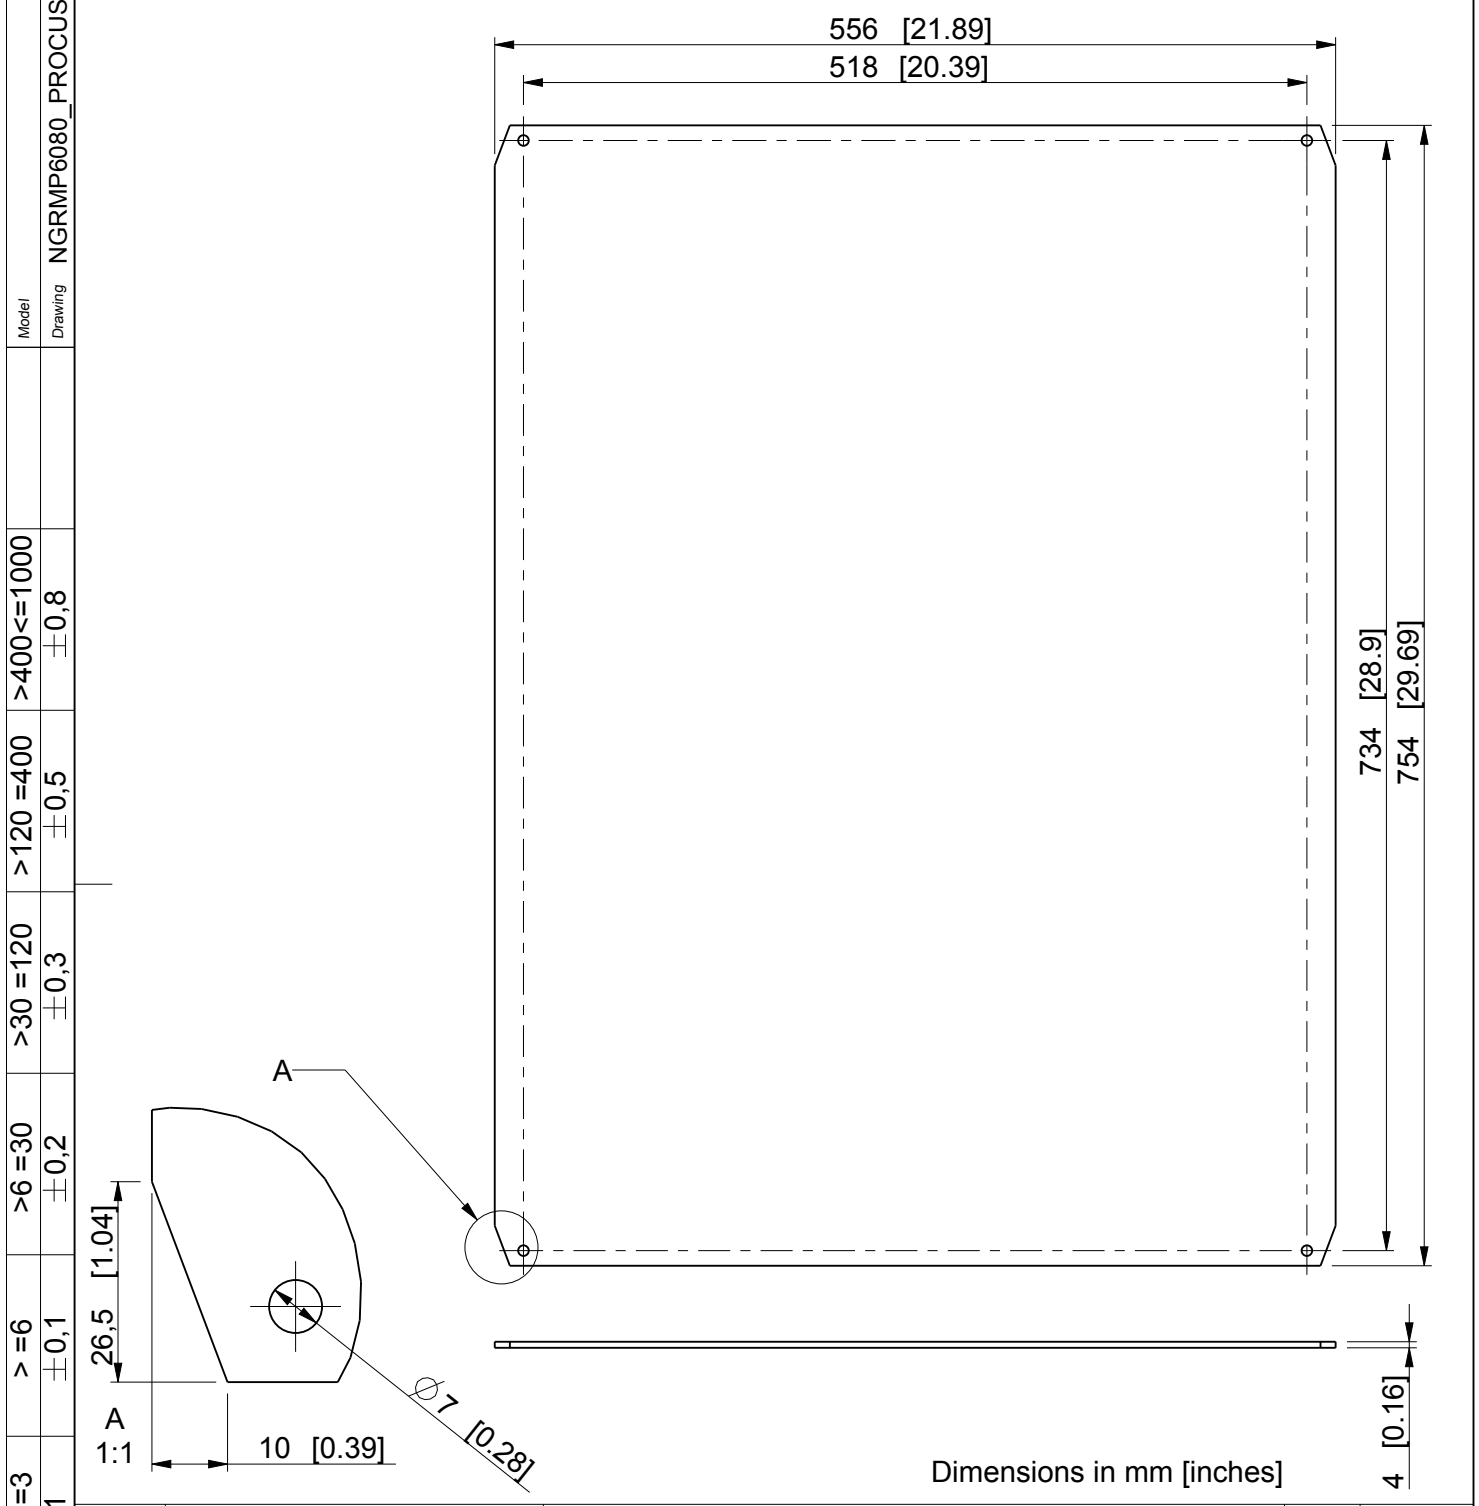

ID	Description	Date	By	Appr.
A				

Part	Code	Description	Pcs	Weight [g]/pcs
Supplier:		Tool No:	Volume	Weight [g]
Material:		Ensto Mat:		
<b>ENSTO</b> Ensto Finland Oy Ensto Electrification		Cubo N Mounting plate 556 x 758 x 4 mm polyester	Replaces:	
Scale: 1:5 Date: 1.12.2016 A4			Replaced:	
By: KA Checked:			Drw No: A	
Sheet No: 1 (1) Ctrl:			Ref: Cubo N	
			Code: NGRMP6080	