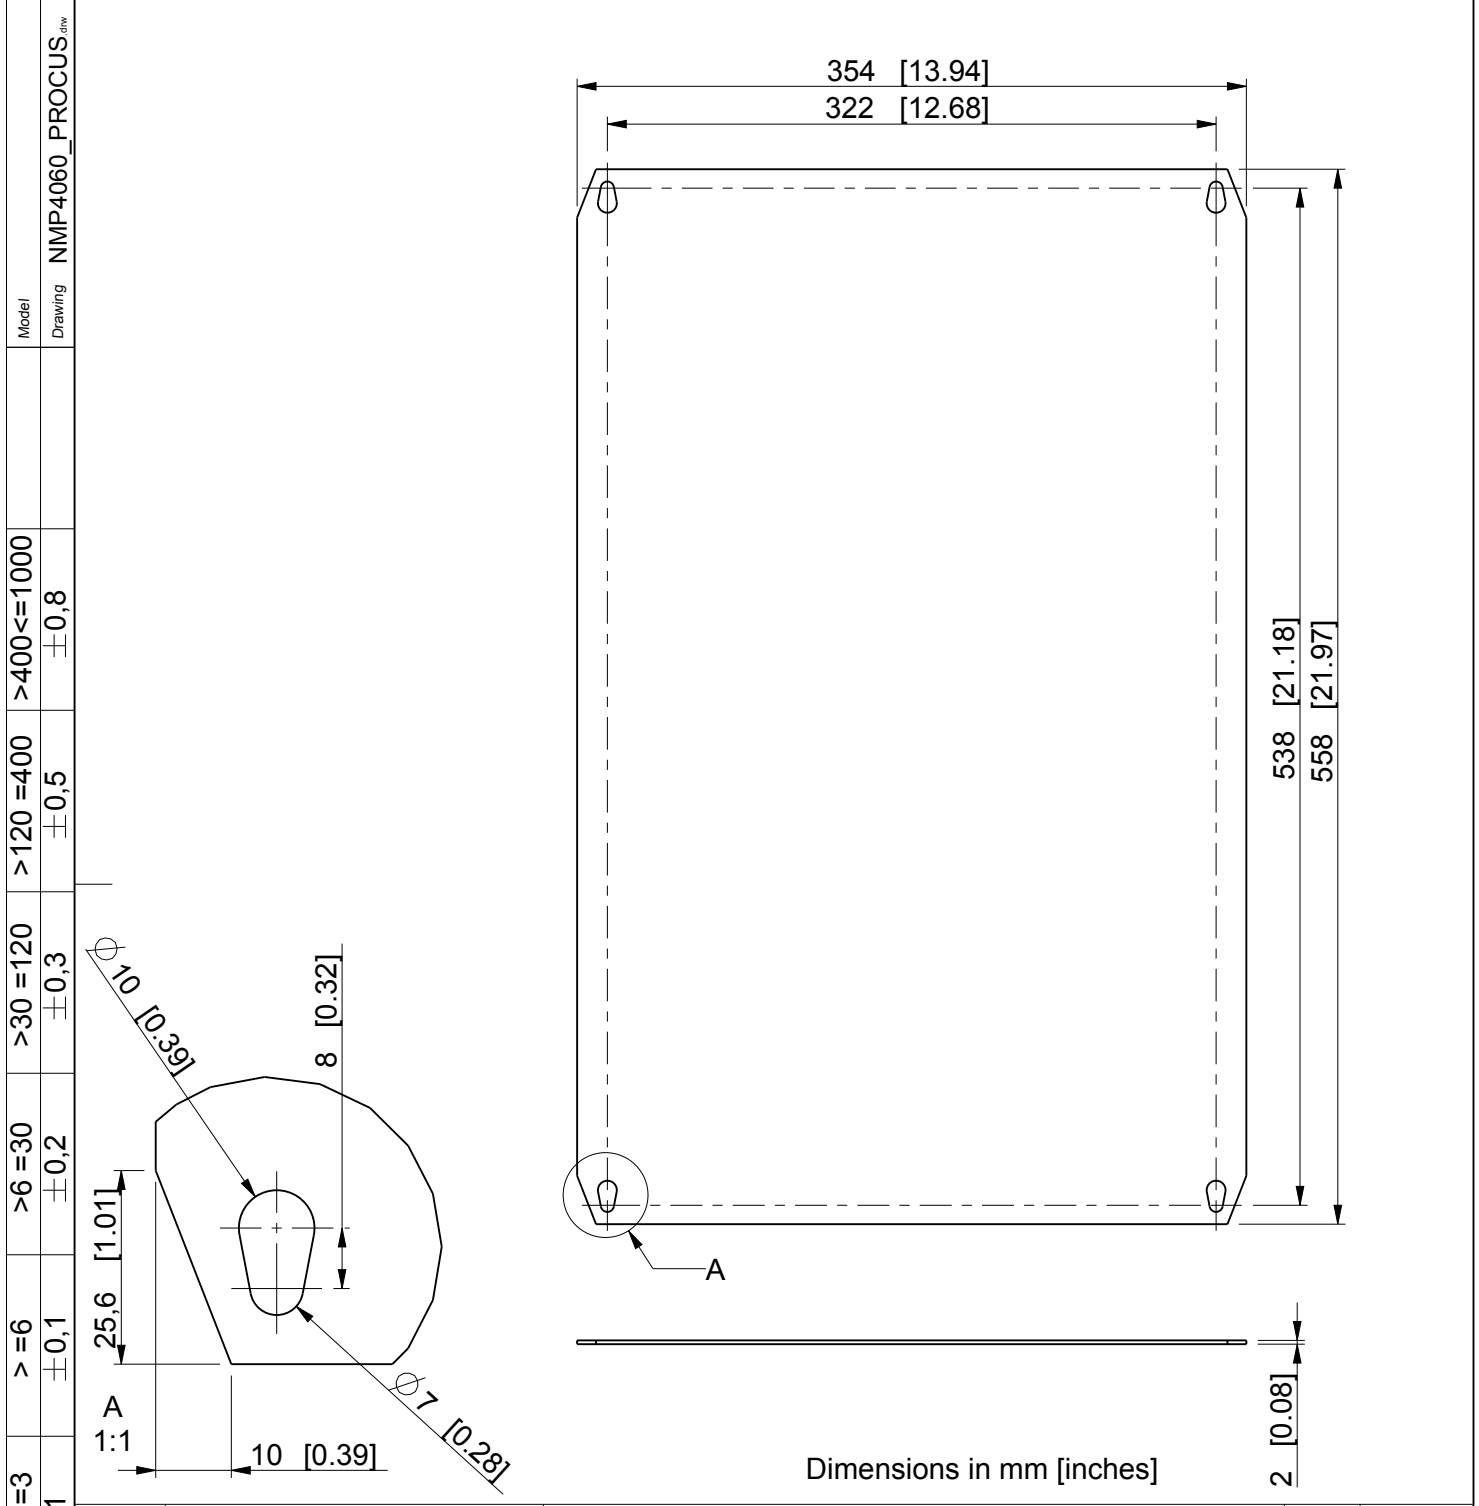

ID	Description	Date	By	Appr.
A				

Part	Code	Description	Pcs	Weight [g]/pcs
Supplier:	Tool No:		Volume	Weight [g]
Material:		Ensto Mat:		
 Ensto Finland Oy Ensto Electrification		Cubo N Mounting plate  354 x 558 x 2 mm  galvanized steel		Replaces:
Scale	Date			Replaced:
1:4	1.12.2016			Drw No:
A4	By			Ref:
Sheet No: 1 (1)	Checked	Code:	A	Cubo N
	Ctrl			NMP4060