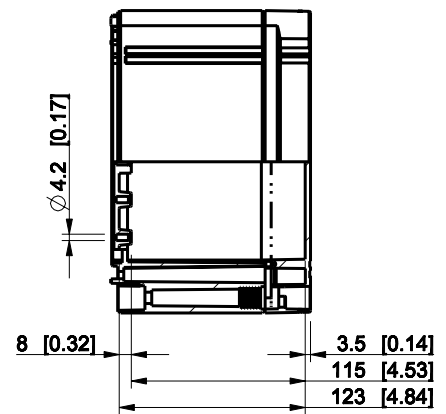

| ID | Description | Date | By | Appr. |
|----|-------------|------|----|-------|
| A  |             |      |    |       |

Dimensions in mm [inches]

|               |                 |
|---------------|-----------------|
| Material: ABS | Color: RAL 7035 |
|---------------|-----------------|

|           |          |                   |         |
|-----------|----------|-------------------|---------|
| Supplier: | Tool No: | Weight [kg]: 1.03 | Volume: |
|-----------|----------|-------------------|---------|

OABP202013G

|       |         |          |
|-------|---------|----------|
| Scale | Date    | 18.12.08 |
| 1:5   | By      | PKos     |
| -     | Checked |          |
| -     | Ctrl    |          |

|           |             |
|-----------|-------------|
| Replaces: |             |
| Replaced: |             |
| Drw No:   | A           |
| Ref:      | Cubo O      |
| Code:     | OABP202013G |
| Sheet No: |             |

model OABP202013G PART  
 drawing CUBO\_O.drawing