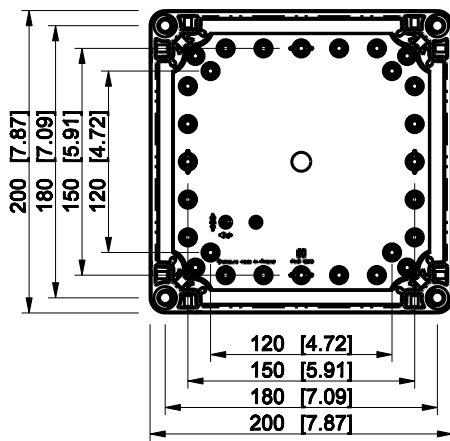

| ID | Description | Date | By | Appr. |
|----|-------------|------|----|-------|
| A  |             |      |    |       |

Dimensions in mm [inches]

|               |                 |
|---------------|-----------------|
| Material: ABS | Color: RAL 7035 |
|---------------|-----------------|

|           |          |                   |         |
|-----------|----------|-------------------|---------|
| Supplier: | Tool No: | Weight [kg]: 1.03 | Volume: |
|-----------|----------|-------------------|---------|

OABP202013G

|       |         |          |
|-------|---------|----------|
| Scale | Date    | 18.12.08 |
| 1:5   | By      | PKos     |
| -     | Checked |          |
| -     | Ctrl    |          |

|           |             |
|-----------|-------------|
| Replaces: |             |
| Replaced: |             |
| Drw No:   | A           |
| Ref:      | Cubo O      |
| Code:     | OABP202013G |
| Sheet No: |             |

model OABP202013G PART  
 drawing CUBO\_O.drawing