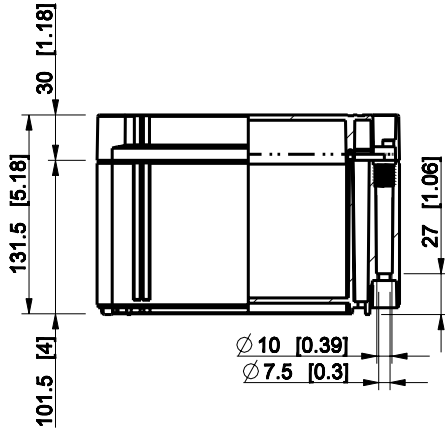

| ID | Description | Date | By | Appr. |
|----|-------------|------|----|-------|
| A  |             |      |    |       |

Dimensions in mm [inches]

|               |                 |
|---------------|-----------------|
| Material: ABS | Color: RAL 7035 |
|---------------|-----------------|

|           |          |                   |         |
|-----------|----------|-------------------|---------|
| Supplier: | Tool No: | Weight [kg]: 1.03 | Volume: |
|-----------|----------|-------------------|---------|

OABP202013G

|       |         |          |
|-------|---------|----------|
| Scale | Date    | 18.12.08 |
| 1:5   | By      | PKos     |
| -     | Checked |          |
| -     | Ctrl    |          |

|           |             |
|-----------|-------------|
| Replaces: |             |
| Replaced: |             |
| Drw No:   | A           |
| Ref:      | Cubo O      |
| Code:     | OABP202013G |
| Sheet No: |             |

model OABP202013G PART  
 drawing CUBO\_O.drawing