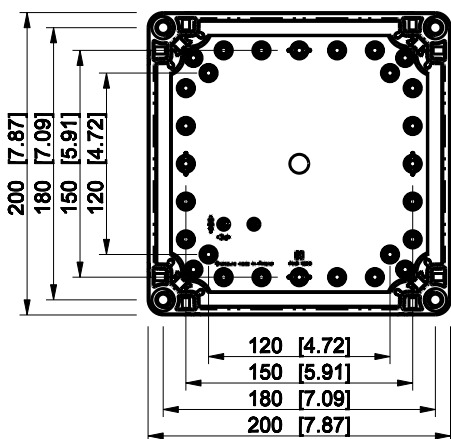

ID	Description	Date	By	Appr.
A				

Dimensions in mm [inches]

Material: ABS	Color: RAL 7035
---------------	-----------------

Supplier:	Tool No:	Weight [kg]: 1.03	Volume:
-----------	----------	-------------------	---------

ENSTO
ENSTO CONTROL OY

OABP202013T

Scale	Date	18.12.08
1:5	By	PKos
-	Checked	
-	Ctrl	

Replaces:	
Replaced:	
Drw No:	A
Ref:	Cubo O
Code:	OABP202013T
Sheet No:	

model OABP202013T_PART
drawing CUBO_O.drawing