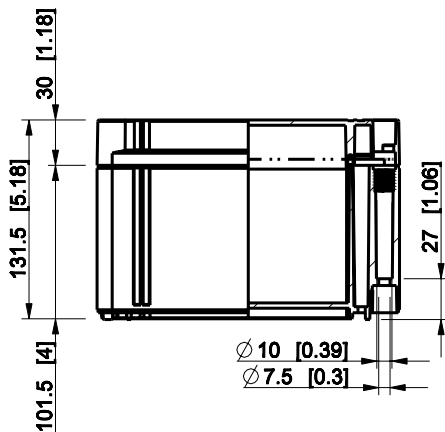

ID	Description	Date	By	Appr.
A				

Dimensions in mm [inches]

Material: ABS	Color: RAL 7035
---------------	-----------------

Supplier:	Tool No:	Weight [kg]: 1.03	Volume:
-----------	----------	-------------------	---------

ENSTO
ENSTO CONTROL OY

OABP202013T

Scale	Date	18.12.08
1:5	By	PKos
-	Checked	
-	Ctrl	

Replaces:	
Replaced:	
Drw No:	A
Ref:	Cubo O
Code:	OABP202013T
Sheet No:	

model OABP202013T_PART
drawing CUBO_O.drawing