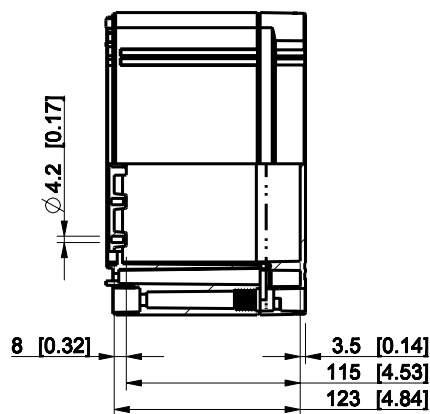

ID	Description	Date	By	Appr.
A				

Dimensions in mm [inches]

Material: ABS	Color: RAL 7035
---------------	-----------------

Supplier:	Tool No:	Weight [kg]: 1.03	Volume:
-----------	----------	-------------------	---------

ENSTO
ENSTO CONTROL OY

OABP202013T

Scale	Date	18.12.08
1:5	By	PKos
-	Checked	
-	Ctrl	

Replaces:	
Replaced:	
Drw No:	A
Ref:	Cubo O
Code:	OABP202013T
Sheet No:	

model OABP202013T_PART
drawing CUBO_O.drawing