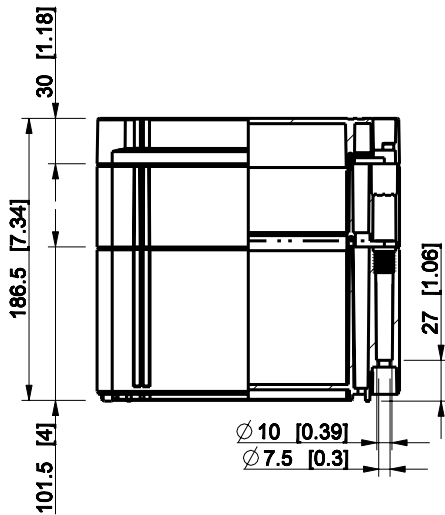

ID	Description	Date	By	Appr.
A				

Dimensions in mm [inches]

Material: ABS	Color: RAL 7035
---------------	-----------------

Supplier:	Tool No:	Weight [kg]: 1.33	Volume:
-----------	----------	-------------------	---------

ENSTO
ENSTO CONTROL OY

OABP202018G

Scale	Date	18.12.08
1:5	By	PKos
-	Checked	
-	Ctrl	

Replaces:	
Replaced:	
Drw No:	A
Ref:	Cubo O
Code:	OABP202018G
Sheet No:	

model OABP202018G PART
drawing CUBO_O.drawing