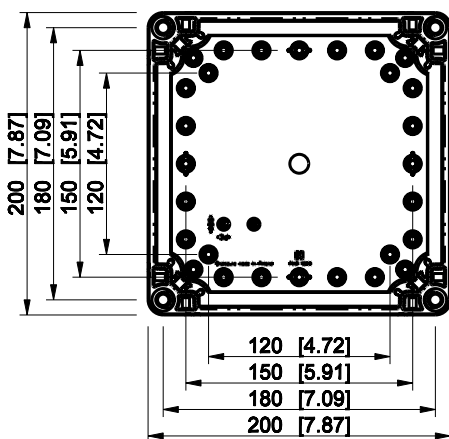

ID	Description	Date	By	Appr.
A				

Dimensions in mm [inches]

Material: ABS	Color: RAL 7035
---------------	-----------------

Supplier:	Tool No:	Weight [kg]: 1.33	Volume:
-----------	----------	-------------------	---------

ENSTO
ENSTO CONTROL OY

OABP202018G

Scale	Date	18.12.08
1:5	By	PKos
-	Checked	
-	Ctrl	

Replaces:	
Replaced:	
Drw No:	A
Ref:	Cubo O
Code:	OABP202018G
Sheet No:	

model OABP202018G PART
drawing CUBO_O.drawing