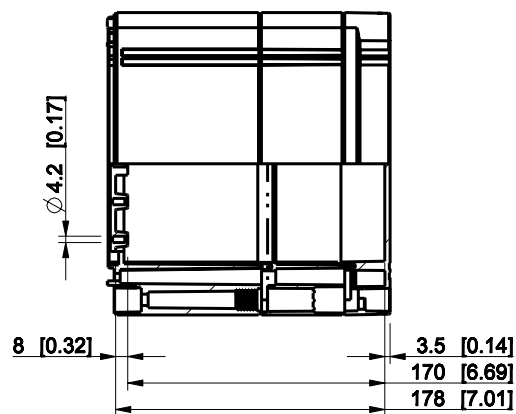

ID	Description	Date	By	Appr.
A				

Dimensions in mm [inches]

Material: ABS	Color: RAL 7035
---------------	-----------------

Supplier:	Tool No:	Weight [kg]: 1.33	Volume:
-----------	----------	-------------------	---------

ENSTO
ENSTO CONTROL OY

OABP202018G

Scale	Date	18.12.08
1:5	By	PKos
-	Checked	
-	Ctrl	

Replaces:	
Replaced:	
Drw No:	A
Ref:	Cubo O
Code:	OABP202018G
Sheet No:	

model OABP202018G PART
drawing CUBO_O.drawing