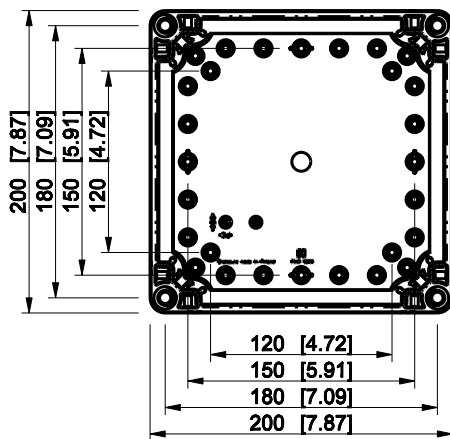

ID	Description	Date	By	Appr.
A				

Dimensions in mm [inches]

Material: ABS	Color: RAL 7035
---------------	-----------------

Supplier:	Tool No:	Weight [kg]: 1.33	Volume:
-----------	----------	-------------------	---------

ENSTO
ENSTO CONTROL OY

OABP202018T

Scale	Date	18.12.08
1:5	By	PKos
-	Checked	
-	Ctrl	

Replaces:	
Replaced:	
Drw No:	A
Ref:	Cubo O
Code:	OABP202018T
Sheet No:	

model OABP202018T_PART

drawing CUBO_O.drawing