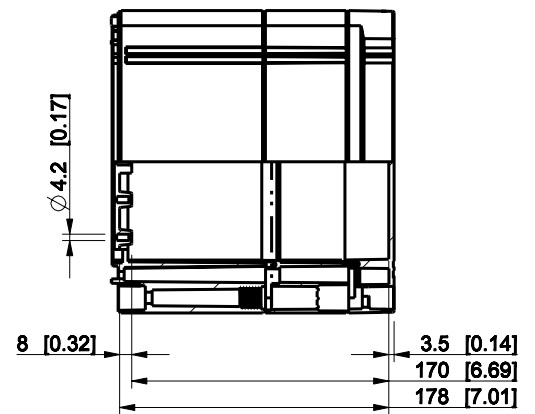

ID	Description	Date	By	Appr.
A				

Dimensions in mm [inches]

Material: ABS	Color: RAL 7035
---------------	-----------------

Supplier:	Tool No:	Weight [kg]: 1.33	Volume:
-----------	----------	-------------------	---------

ENSTO
ENSTO CONTROL OY

OABP202018T

Scale	Date	18.12.08
1:5	By	PKos
-	Checked	
-	Ctrl	

Replaces:	
Replaced:	
Drw No:	A
Ref:	Cubo O
Code:	OABP202018T
Sheet No:	

model OABP202018T_PART

drawing CUBO_O.drawing