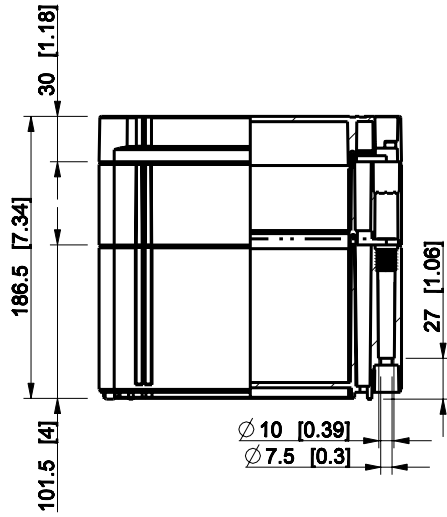

ID	Description	Date	By	Appr.
A				

Dimensions in mm [inches]

Material: ABS	Color: RAL 7035
---------------	-----------------

Supplier:	Tool No:	Weight [kg]: 1.33	Volume:
-----------	----------	-------------------	---------

ENSTO
ENSTO CONTROL OY

OABP202018T

Scale	Date	18.12.08
1:5	By	PKos
-	Checked	
-	Ctrl	

Replaces:	
Replaced:	
Drw No:	A
Ref:	Cubo O
Code:	OABP202018T
Sheet No:	

model OABP202018T_PART

drawing CUBO_O.drawing