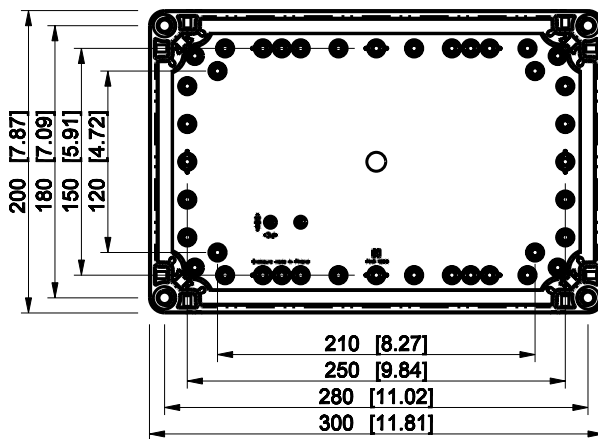

ID	Description	Date	By	Appr.
A				

Dimensions in mm [inches]

Material: ABS	Color: RAL 7035
---------------	-----------------

Supplier:	Tool No:	Weight [kg]: 1.36	Volume:
-----------	----------	-------------------	---------

OABP203013G

Scale	Date	18.12.08
1:5	By	PKos
-	Checked	
-	Ctrl	

Replaces:	
Replaced:	
Drw No:	A
Ref:	Cubo O
Code:	OABP203013G
Sheet No:	

model OABP203013G PART
 drawing CUBO_O.drawing