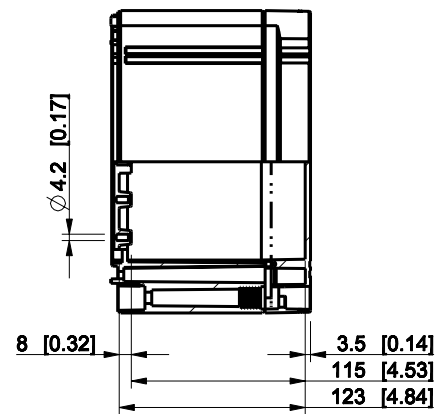

ID	Description	Date	By	Appr.
A				

Dimensions in mm [inches]

Material: ABS	Color: RAL 7035
---------------	-----------------

Supplier:	Tool No:	Weight [kg]: 1.36	Volume:
-----------	----------	-------------------	---------

OABP203013G

Scale	Date	18.12.08
1:5	By	PKos
-	Checked	
-	Ctrl	

Replaces:	
Replaced:	
Drw No:	A
Ref:	Cubo O
Code:	OABP203013G
Sheet No:	

model OABP203013G PART
 drawing CUBO_O.drawing