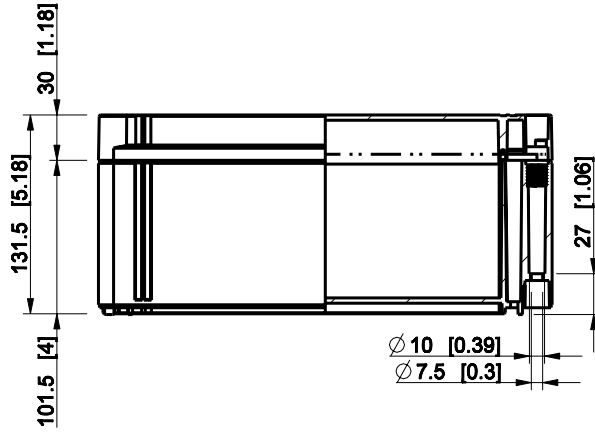

ID	Description	Date	By	Appr.
A				

Dimensions in mm [inches]

Material: ABS	Color: RAL 7035
---------------	-----------------

Supplier:	Tool No:	Weight [kg]: 1.36	Volume:
-----------	----------	-------------------	---------

OABP203013G

Scale	Date	18.12.08
1:5	By	PKos
-	Checked	
-	Ctrl	

Replaces:	
Replaced:	
Drw No:	A
Ref:	Cubo O
Code:	OABP203013G
Sheet No:	

model OABP203013G PART
 drawing CUBO_O.drawing