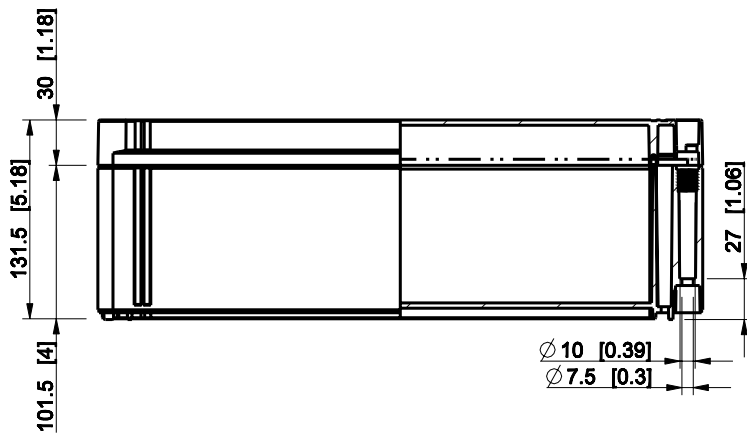

ID	Description	Date	By	Appr.
A				

Dimensions in mm [inches]

Material: ABS	Color: RAL 7035
---------------	-----------------

Supplier:	Tool No:	Weight [kg]: 1.69	Volume:
-----------	----------	-------------------	---------

ENSTO
ENSTO CONTROL OY

OABP204013T

Scale	Date	18.12.08
1:5	By	PKos
-	Checked	
-	Ctrl	

Replaces:	
Replaced:	
Drw No:	A
Ref:	Cubo O
Code:	OABP204013T
Sheet No:	

model OABP204013T_PART
 drawing CUBO_O.drawing