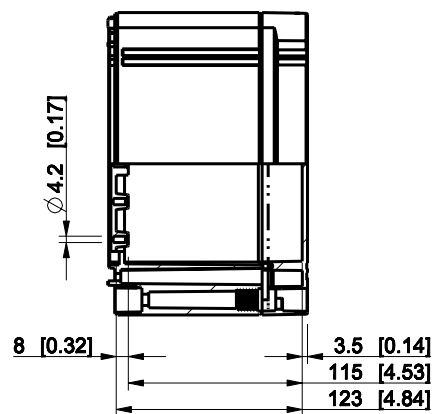

ID	Description	Date	By	Appr.
A				

Dimensions in mm [inches]

Material: ABS	Color: RAL 7035
---------------	-----------------

Supplier:	Tool No:	Weight [kg]: 1.69	Volume:
-----------	----------	-------------------	---------

ENSTO
ENSTO CONTROL OY

OABP204013T

Scale	Date	18.12.08
1:5	By	PKos
-	Checked	
-	Ctrl	

Replaces:	
Replaced:	
Drw No:	A
Ref:	Cubo O
Code:	OABP204013T
Sheet No:	

model OABP204013T_PART
 drawing CUBO_O.drawing