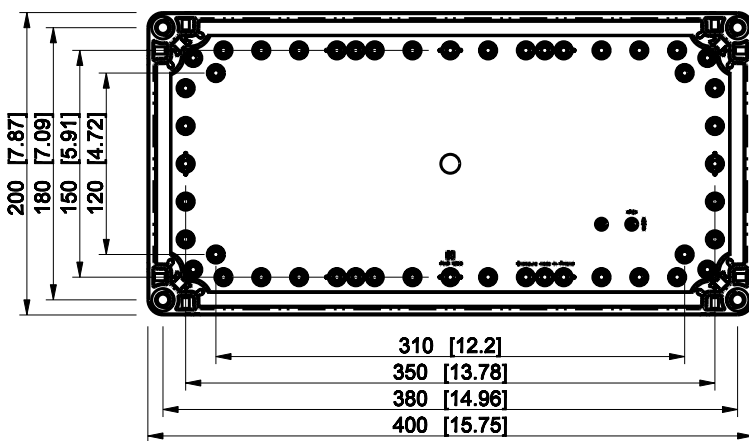

ID	Description	Date	By	Appr.
A				

Dimensions in mm [inches]

Material: ABS	Color: RAL 7035
---------------	-----------------

Supplier:	Tool No:	Weight [kg]: 1.69	Volume:
-----------	----------	-------------------	---------

ENSTO
ENSTO CONTROL OY

OABP204013T

Scale	Date	18.12.08
1:5	By	PKos
-	Checked	
-	Ctrl	

Replaces:	
Replaced:	
Drw No:	A
Ref:	Cubo O
Code:	OABP204013T
Sheet No:	

model OABP204013T_PART
 drawing CUBO_O.drawing