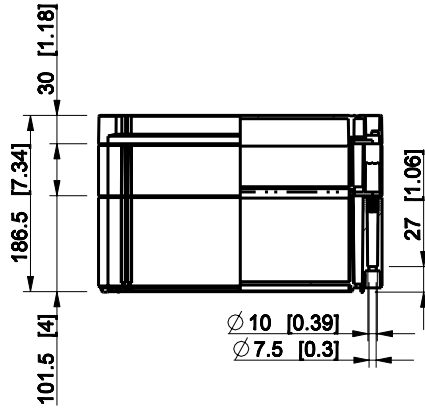

ID	Description	Date	By	Appr.
A				

Dimensions in mm [inches]

Material: ABS	Color: RAL 7035
---------------	-----------------

Supplier:	Tool No:	Weight [kg]: 2.22	Volume:
-----------	----------	-------------------	---------

ENSTO
ENSTO CONTROL OY

OABP303018T

Scale	Date	18.12.08
1:8	By	PKos
-	Checked	
-	Ctrl	

Replaces:	
Replaced:	
Drw No:	A
Ref:	Cubo O
Code:	OABP303018T
Sheet No:	

model OABP303018T_PART

drawing CUBO_O.drawing