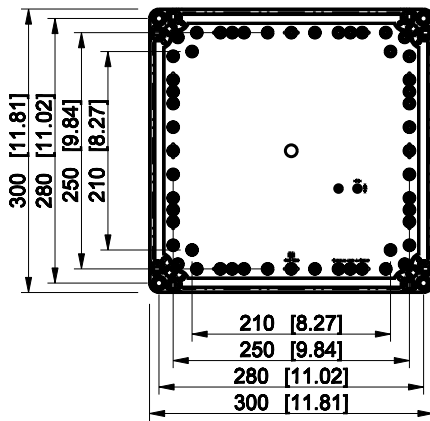

ID	Description	Date	By	Appr.
A				

Dimensions in mm [inches]

Material: ABS	Color: RAL 7035
---------------	-----------------

Supplier:	Tool No:	Weight [kg]: 2.22	Volume:
-----------	----------	-------------------	---------

ENSTO
ENSTO CONTROL OY

OABP303018T

Scale	Date	18.12.08
1:8	By	PKos
-	Checked	
-	Ctrl	

Replaces:	
Replaced:	
Drw No:	A
Ref:	Cubo O
Code:	OABP303018T
Sheet No:	

model OABP303018T_PART

drawing CUBO_O.drawing