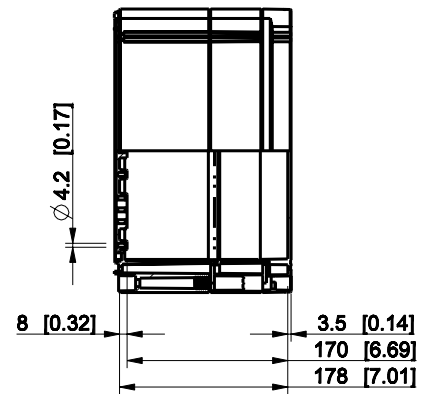

ID	Description	Date	By	Appr.
A				

Dimensions in mm [inches]

Material: ABS	Color: RAL 7035
---------------	-----------------

Supplier:	Tool No:	Weight [kg]: 2.22	Volume:
-----------	----------	-------------------	---------

ENSTO
ENSTO CONTROL OY

OABP303018T

Scale	Date	18.12.08
1:8	By	PKos
-	Checked	
-	Ctrl	

Replaces:	
Replaced:	
Drw No:	A
Ref:	Cubo O
Code:	OABP303018T
Sheet No:	

model OABP303018T_PART

drawing CUBO_O.drawing