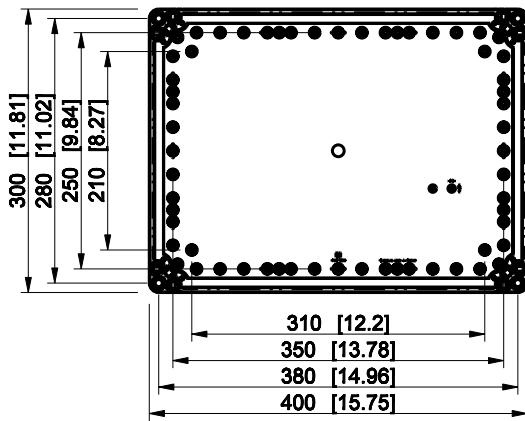

ID	Description	Date	By	Appr.
A				

Dimensions in mm [inches]

Material: ABS	Color: RAL 7035
---------------	-----------------

Supplier:	Tool No:	Weight [kg]: 2.70	Volume:
-----------	----------	-------------------	---------

**ENSTO**  
ENSTO CONTROL OY

**OABP304018G**

Scale	Date	18.12.08
1:8	By	PKos
-	Checked	
-	Ctrl	

Replaces:	
Replaced:	
Drw No:	A
Ref:	Cubo O
Code:	OABP304018G
Sheet No:	

model OABP304018G PART  
drawing CUBO\_O.drawing