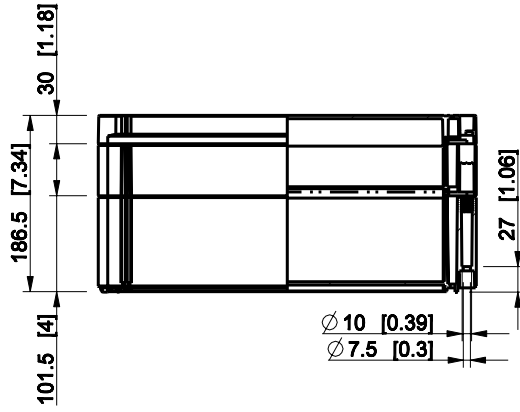

ID	Description	Date	By	Appr.
A				

Dimensions in mm [inches]

Material: ABS	Color: RAL 7035
---------------	-----------------

Supplier:	Tool No:	Weight [kg]: 2.70	Volume:
-----------	----------	-------------------	---------

**ENSTO**  
ENSTO CONTROL OY

**OABP304018G**

Scale	Date	18.12.08
1:8	By	PKos
-	Checked	
-	Ctrl	

Replaces:	
Replaced:	
Drw No:	A
Ref:	Cubo O
Code:	OABP304018G
Sheet No:	

model OABP304018G PART  
drawing CUBO\_O.drawing