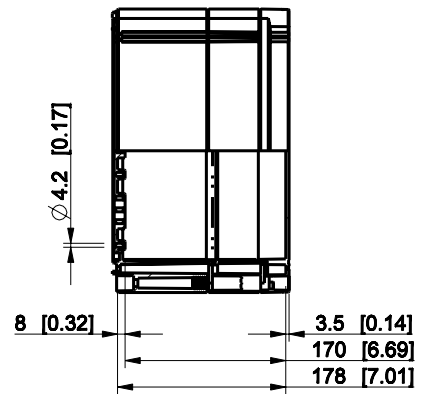

ID	Description	Date	By	Appr.
A				

Dimensions in mm [inches]

Material: ABS	Color: RAL 7035
---------------	-----------------

Supplier:	Tool No:	Weight [kg]: 2.70	Volume:
-----------	----------	-------------------	---------

**ENSTO**  
ENSTO CONTROL OY

**OABP304018G**

Scale	Date	18.12.08
1:8	By	PKos
-	Checked	
-	Ctrl	

Replaces:	
Replaced:	
Drw No:	A
Ref:	Cubo O
Code:	OABP304018G
Sheet No:	

model OABP304018G PART  
drawing CUBO\_O.drawing