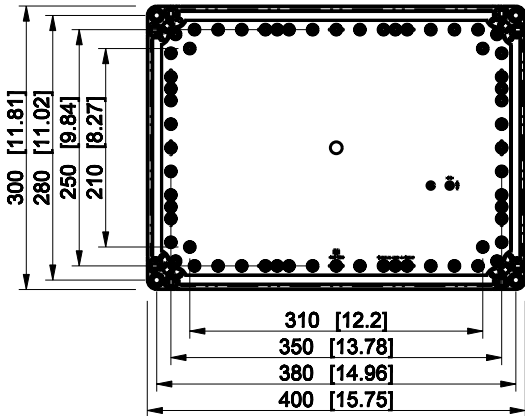

ID	Description	Date	By	Appr.
A				

Dimensions in mm [inches]

Material: ABS	Color: RAL 7035
---------------	-----------------

Supplier:	Tool No:	Weight [kg]: 2.70	Volume:
-----------	----------	-------------------	---------

OABP304018T

Scale	Date	18.12.08
1:8	By	PKos
-	Checked	
-	Ctrl	

Replaces:	
Replaced:	
Drw No:	A
Ref:	Cubo O
Code:	OABP304018T
Sheet No:	

model OABP304018T_PART
drawing CUBO_O.drawing