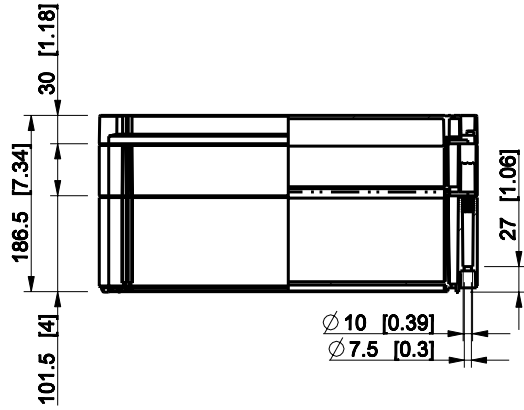

ID	Description	Date	By	Appr.
A				

Dimensions in mm [inches]

Material: ABS	Color: RAL 7035
---------------	-----------------

Supplier:	Tool No:	Weight [kg]: 2.70	Volume:
-----------	----------	-------------------	---------

OABP304018T

Scale	Date	18.12.08
1:8	By	PKos
-	Checked	
-	Ctrl	

Replaces:	
Replaced:	
Drw No:	A
Ref:	Cubo O
Code:	OABP304018T
Sheet No:	

model OABP304018T_PART
drawing CUBO_O.drawing