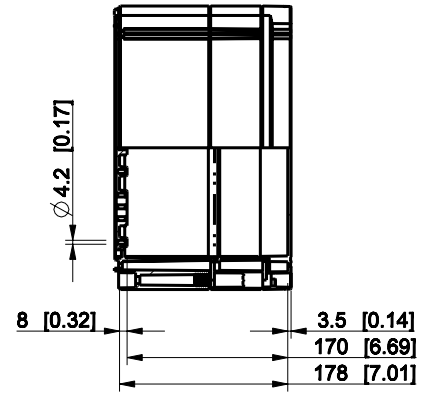

ID	Description	Date	By	Appr.
A				

Dimensions in mm [inches]

Material: ABS	Color: RAL 7035
---------------	-----------------

Supplier:	Tool No:	Weight [kg]: 2.70	Volume:
-----------	----------	-------------------	---------

OABP304018T

Scale	Date	18.12.08
1:8	By	PKos
-	Checked	
-	Ctrl	

Replaces:	
Replaced:	
Drw No:	A
Ref:	Cubo O
Code:	OABP304018T
Sheet No:	

model OABP304018T_PART
drawing CUBO_O.drawing