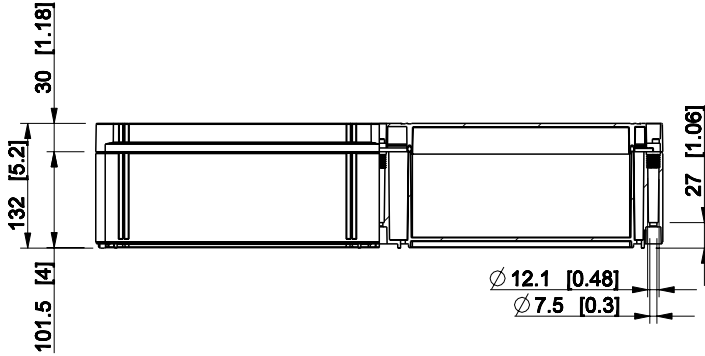

ID	Description	Date	By	Appr.
B				

Dimensions in mm [inches]

Material: ABS	Color: RAL 7035
---------------	-----------------

model OABP306013G PART drawing CUBO_O_1B.DRAWING	Supplier:	Tool No: -	Weight [kg]: 3.10	Volume:	
	 ENSTO CONTROL OY		<h1>OABP306013G</h1>		Replaces:
					Replaced:
	Scale	Date	19.04.10		
	1:8	By	PKos		
-	Checked				
-	Ctrl				
				Drw No: - B	
				Ref: Cubo O	
				Code: OABP306013G	
				Sheet No:	