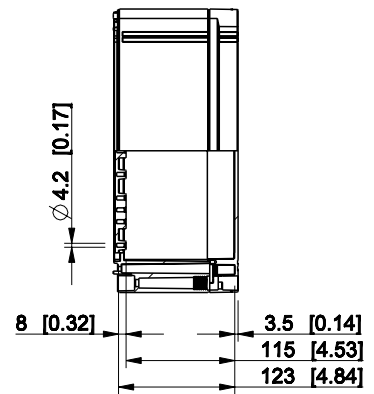

ID	Description	Date	By	Appr.
B				

Dimensions in mm [inches]

Material: ABS	Color: RAL 7035
---------------	-----------------

model OABP306013G PART drawing CUBO_O_1B.DRAWING	Supplier:	Tool No: -	Weight [kg]: 3.10	Volume:	
	 ENSTO CONTROL OY		<h1>OABP306013G</h1>		Replaces:
					Replaced:
	Scale	Date	19.04.10		
	1:8	By	PKos		
-	Checked				
-	Ctrl				
				Drw No: - B	
				Ref: Cubo O	
				Code: OABP306013G	
				Sheet No:	