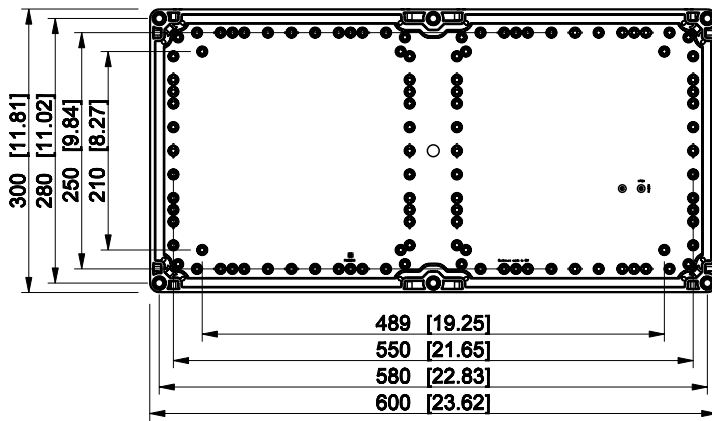

ID	Description	Date	By	Appr.
B				

Dimensions in mm [inches]

Material: ABS	Color: RAL 7035
---------------	-----------------

model OABP306013G PART drawing CUBO_O_1B.DRAWING	Supplier:	Tool No: -	Weight [kg]: 3.10	Volume:	
	 ENSTO CONTROL OY		<h1>OABP306013G</h1>		Replaces:
					Replaced:
	Scale	Date	19.04.10		
	1:8	By	PKos		
-	Checked				
-	Ctrl				
				Drw No: - B	
				Ref: Cubo O	
				Code: OABP306013G	
				Sheet No:	