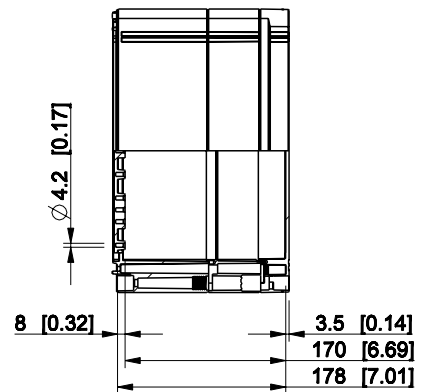

ID	Description	Date	By	Appr.
B				

Dimensions in mm [inches]

Material: ABS	Color: RAL 7035
----------------------	------------------------

Supplier:	Tool No: -	Weight [kg]: 3.78	Volume:
-----------	------------	--------------------------	---------

OABP306018G

Scale	Date	19.04.10
1:8	By	PKos
-	Checked	
-	Ctrl	

Replaces:
Replaced:
Drw No: - B
Ref: Cubo O
Code: OABP306018G
Sheet No:

model **OABP306018G** PART
drawing **CUBO_O_1B** DRAWING