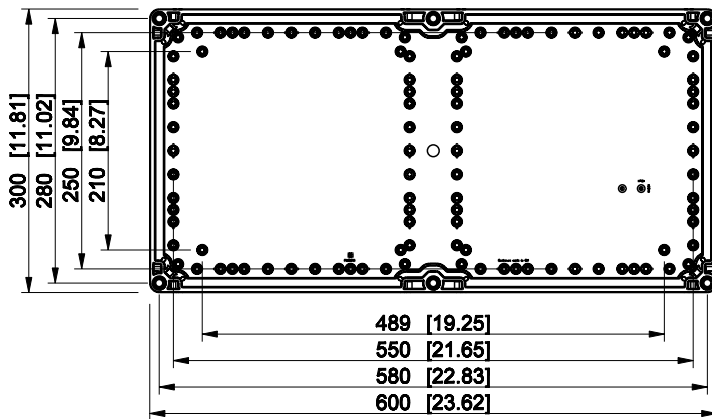

ID	Description	Date	By	Appr.
B				

Dimensions in mm [inches]

Material: ABS	Color: RAL 7035
----------------------	------------------------

Supplier:	Tool No: -	Weight [kg]: 3.78	Volume:
-----------	------------	--------------------------	---------

OABP306018G

Scale	Date	19.04.10
1:8	By	PKos
-	Checked	
-	Ctrl	

Replaces:
Replaced:
Drw No: - B
Ref: Cubo O
Code: OABP306018G
Sheet No:

model **OABP306018G** PART
drawing **CUBO_O_1B** DRAWING