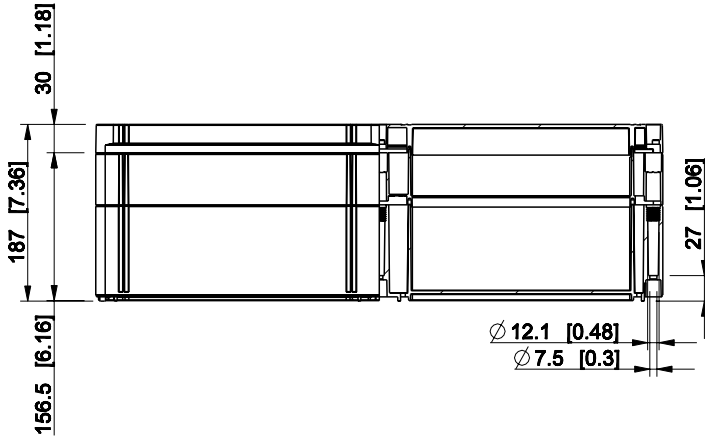

ID	Description	Date	By	Appr.
B				

Dimensions in mm [inches]

Material: ABS	Color: RAL 7035
----------------------	------------------------

Supplier:	Tool No: -	Weight [kg]: 3.78	Volume:
-----------	------------	--------------------------	---------

OABP306018G

Scale	Date	19.04.10
1:8	By	PKos
-	Checked	
-	Ctrl	

Replaces:
Replaced:
Drw No: - B
Ref: Cubo O
Code: OABP306018G
Sheet No:

model **OABP306018G** PART
drawing **CUBO_O_1B** DRAWING