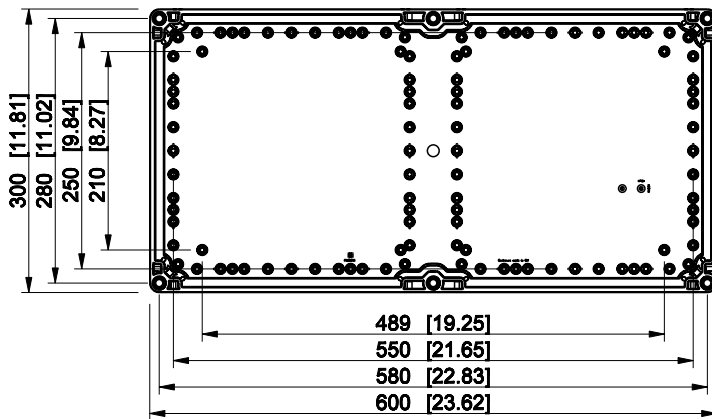

ID	Description	Date	By	Appr.
B				

Dimensions in mm [inches]

Material: ABS	Color: RAL 7035
----------------------	------------------------

Supplier:	Tool No: -	Weight [kg]: 3.78	Volume:
-----------	------------	--------------------------	---------

OABP306018T

Scale	Date	19.04.10
1:8	By	PKos
-	Checked	
-	Ctrl	

Replaces:
Replaced:
Drw No: - B
Ref: Cubo O
Code: OABP306018T
Sheet No:

model **OABP306018T** PART
drawing **CUBO_O_1B** DRAWING