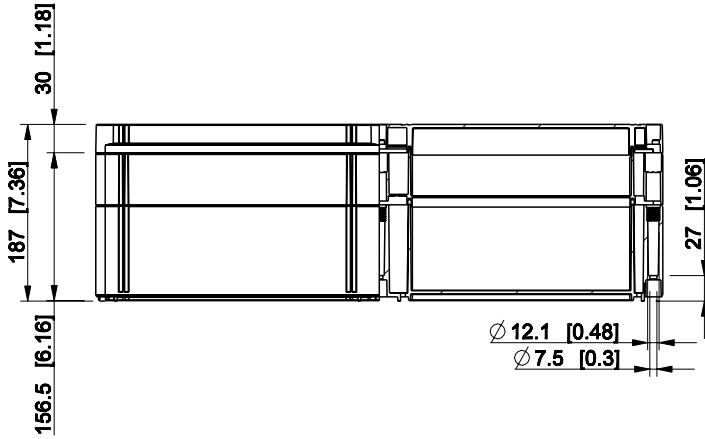

ID	Description	Date	By	Appr.
B				

Dimensions in mm [inches]

Material: ABS	Color: RAL 7035
----------------------	------------------------

Supplier:	Tool No: -	Weight [kg]: 3.78	Volume:
-----------	------------	--------------------------	---------

OABP306018T

Scale	Date	19.04.10
1:8	By	PKos
-	Checked	
-	Ctrl	

Replaces:
Replaced:
Drw No: - B
Ref: Cubo O
Code: OABP306018T
Sheet No:

model **OABP306018T** PART
drawing **CUBO_O_1B** DRAWING