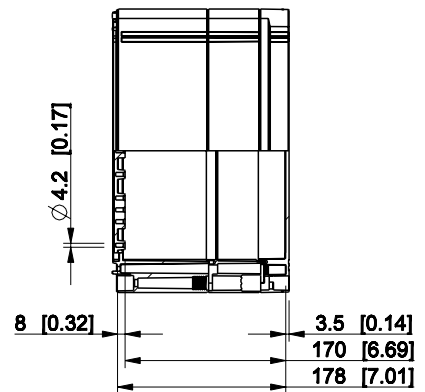

ID	Description	Date	By	Appr.
B				

Dimensions in mm [inches]

Material: ABS	Color: RAL 7035
----------------------	------------------------

Supplier:	Tool No: -	Weight [kg]: 3.78	Volume:
-----------	------------	--------------------------	---------

OABP306018T

Scale	Date	19.04.10
1:8	By	PKos
-	Checked	
-	Ctrl	

Replaces:
Replaced:
Drw No: - B
Ref: Cubo O
Code: OABP306018T
Sheet No:

model **OABP306018T** PART
drawing **CUBO_O_1B** DRAWING