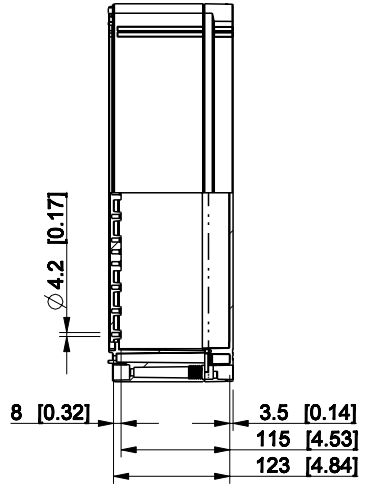

ID	Description	Date	By	Appr.
A				

Dimensions in mm [inches]

Material: ABS	Color: RAL 7035
---------------	-----------------

Supplier:	Tool No: -	Weight [kg]: 2.67	Volume:
-----------	------------	-------------------	---------

**OABP404013G**

Scale	Date	19.04.10
1:8	By	PKos
-	Checked	
-	Ctrl	

Replaces:
Replaced:
Drw No: - A
Ref: Cubo O
Code: OABP404013G
Sheet No:

model OABP404013G PART  
 drawing CUBO\_O.dwg