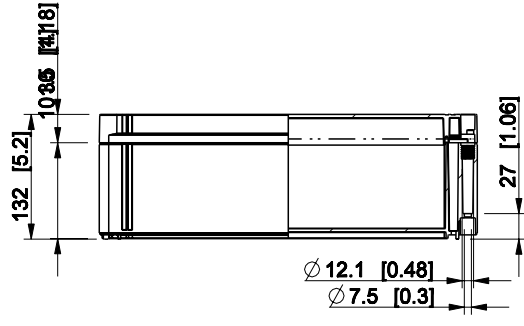

ID	Description	Date	By	Appr.
A				

Dimensions in mm [inches]

Material: ABS	Color: RAL 7035
---------------	-----------------

Supplier:	Tool No: -	Weight [kg]: 2.67	Volume:
-----------	------------	-------------------	---------

**OABP404013G**

Scale	Date	19.04.10
1:8	By	PKos
-	Checked	
-	Ctrl	

Replaces:
Replaced:
Drw No: - A
Ref: Cubo O
Code: OABP404013G
Sheet No:

model OABP404013G PART  
 drawing CUBO\_O.dwg