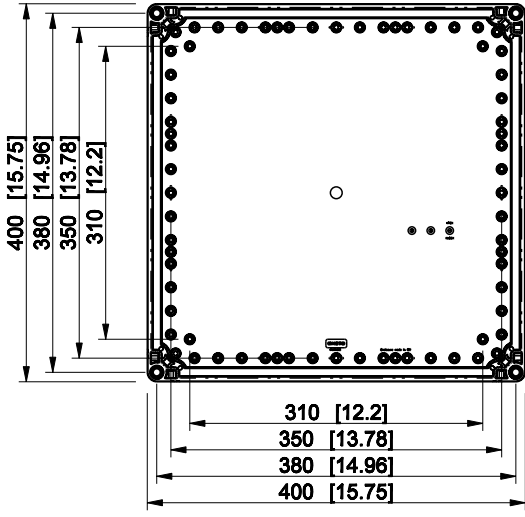

ID	Description	Date	By	Appr.
A				

Dimensions in mm [inches]

Material: ABS	Color: RAL 7035
---------------	-----------------

Supplier:	Tool No: -	Weight [kg]: 2.67	Volume:
-----------	------------	-------------------	---------

**OABP404013G**

Scale	Date	19.04.10
1:8	By	PKos
-	Checked	
-	Ctrl	

Replaces:
Replaced:
Drw No: - A
Ref: Cubo O
Code: OABP404013G
Sheet No:

model OABP404013G PART  
 drawing CUBO\_O.dwg