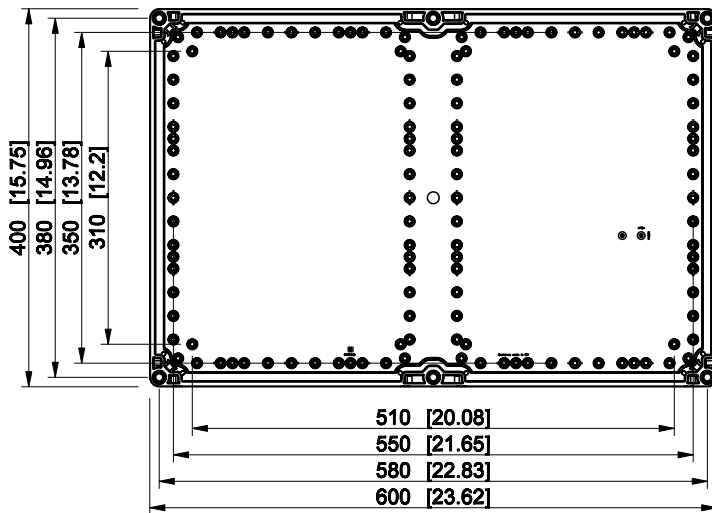

ID	Description	Date	By	Appr.
B				

Dimensions in mm [inches]

Material: ABS	Color: RAL 7035
---------------	-----------------

Supplier:	Tool No: -	Weight [kg]: 4.52	Volume:
-----------	------------	-------------------	---------

OABP406018G

Scale	Date	19.04.10
1:8	By	PKos
-	Checked	
-	Ctrl	

Replaces:
Replaced:
Drw No: - B
Ref: Cubo O
Code: OABP406018G
Sheet No:

model OABP406018G PART
drawing CUBO_O_1B.drawing