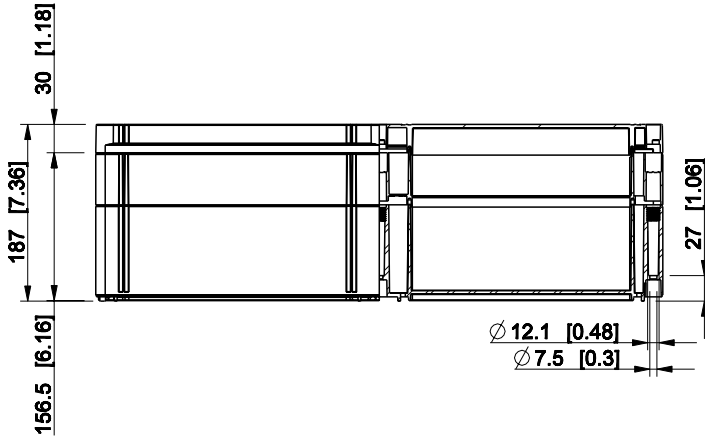

ID	Description	Date	By	Appr.
B				

Dimensions in mm [inches]

Material: ABS	Color: RAL 7035
---------------	-----------------

Supplier:	Tool No: -	Weight [kg]: 4.52	Volume:
-----------	------------	-------------------	---------

OABP406018G

Scale	Date	19.04.10
1:8	By	PKos
-	Checked	
-	Ctrl	

Replaces:
Replaced:
Drw No: - B
Ref: Cubo O
Code: OABP406018G
Sheet No:

model OABP406018G PART
drawing CUBO_O_1B.drawing