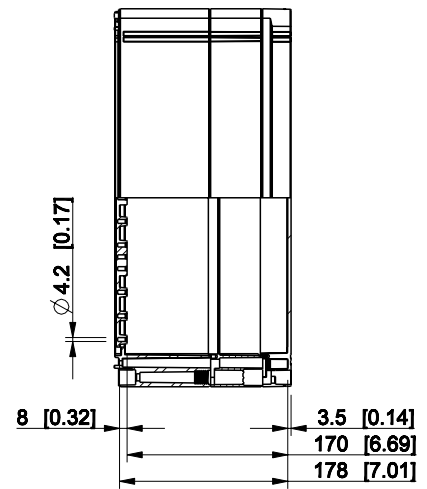

ID	Description	Date	By	Appr.
B				

Dimensions in mm [inches]

Material: ABS	Color: RAL 7035
---------------	-----------------

Supplier:	Tool No: -	Weight [kg]: 4.52	Volume:
-----------	------------	-------------------	---------

OABP406018G

Scale	Date	19.04.10
1:8	By	PKos
-	Checked	
-	Ctrl	

Replaces:
Replaced:
Drw No: - B
Ref: Cubo O
Code: OABP406018G
Sheet No:

model OABP406018G PART
drawing CUBO_O_1B.drawing