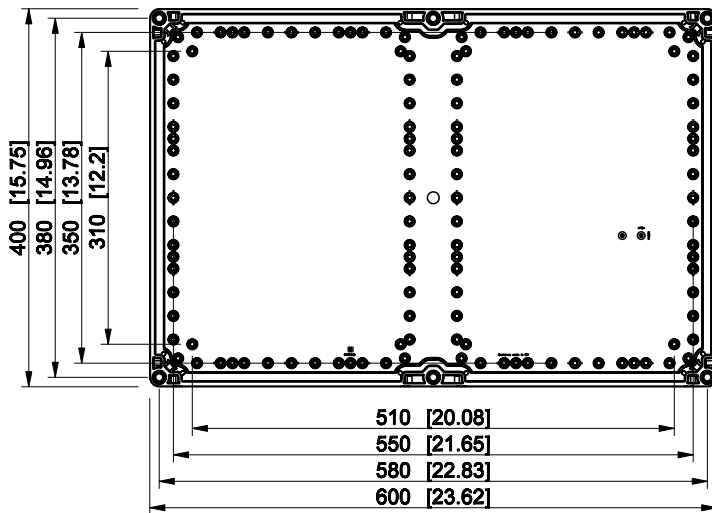

ID	Description	Date	By	Appr.
B				

Dimensions in mm [inches]

Material: ABS	Color: RAL 7035
---------------	-----------------

Supplier:	Tool No: -	Weight [kg]: 4.52	Volume:
-----------	------------	-------------------	---------

OABP406018T

Scale	Date	19.04.10
1:8	By	PKos
-	Checked	
-	Ctrl	

Replaces:
Replaced:
Drw No: - B
Ref: Cubo O
Code: OABP406018T
Sheet No:

model OABP406018T\_PART  
drawing CUBO\_O\_1B\_DRAWING