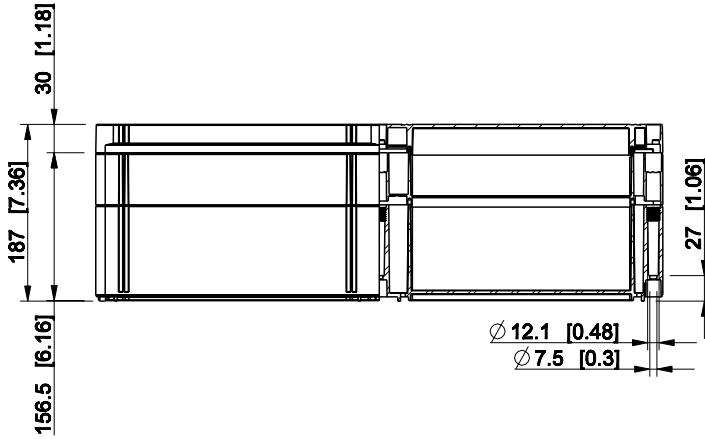

ID	Description	Date	By	Appr.
B				

Dimensions in mm [inches]

Material: ABS	Color: RAL 7035
---------------	-----------------

Supplier:	Tool No: -	Weight [kg]: 4.52	Volume:
-----------	------------	-------------------	---------

OABP406018T

Scale	Date	19.04.10
1:8	By	PKos
-	Checked	
-	Ctrl	

Replaces:
Replaced:
Drw No: - B
Ref: Cubo O
Code: OABP406018T
Sheet No:

model OABP406018T\_PART  
drawing CUBO\_O\_1B\_DRAWING