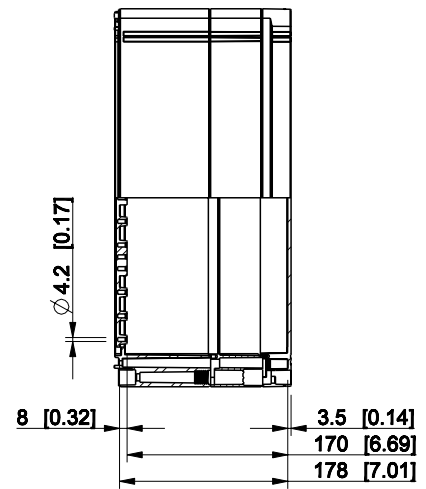

ID	Description	Date	By	Appr.
B				

Dimensions in mm [inches]

Material: ABS	Color: RAL 7035
---------------	-----------------

Supplier:	Tool No: -	Weight [kg]: 4.52	Volume:
-----------	------------	-------------------	---------

OABP406018T

Scale	Date	19.04.10
1:8	By	PKos
-	Checked	
-	Ctrl	

Replaces:
Replaced:
Drw No: - B
Ref: Cubo O
Code: OABP406018T
Sheet No:

model OABP406018T\_PART  
drawing CUBO\_O\_1B\_DRAWING