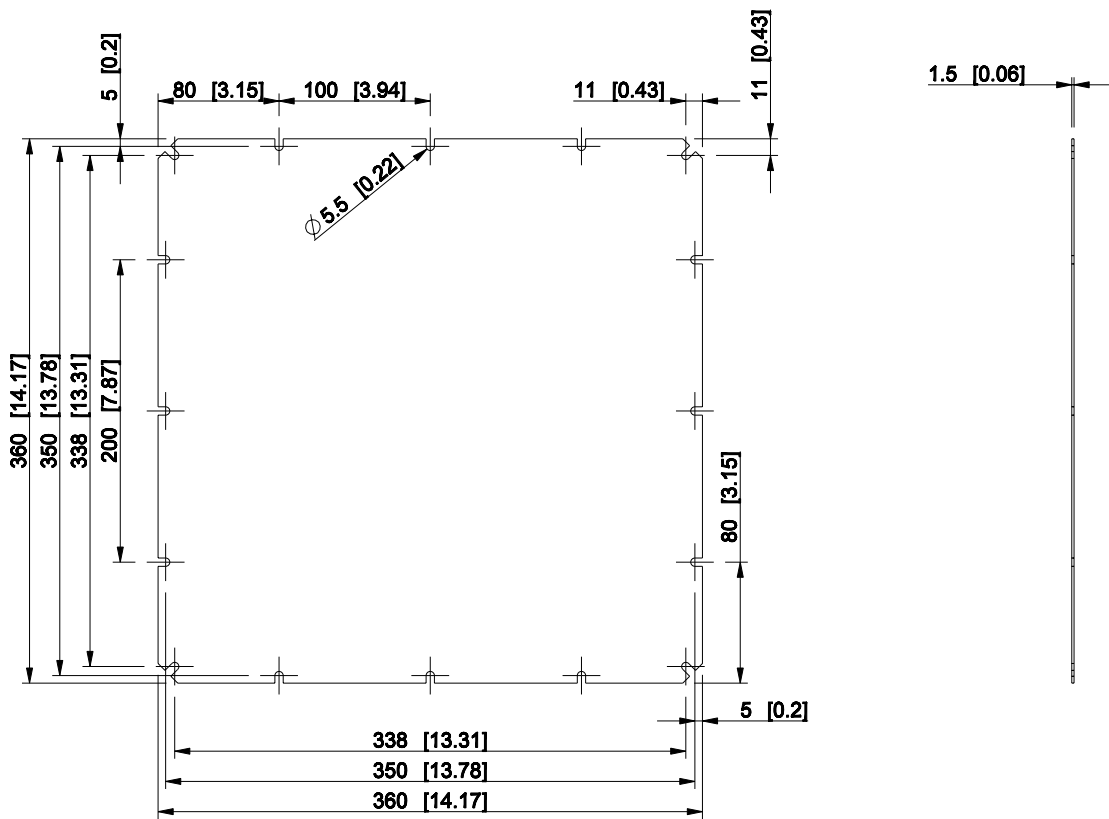

ID	Description	Date	By	Appr.
A				

Dimensions in mm [inches]

Material: Galvanized steel	Color: -
----------------------------	----------

Supplier:	Tool No:	Weight [kg]: 1.51	Volume:
-----------	----------	-------------------	---------

**ENSTO**  
Ensto Finland Oy

**OMP4040**

Scale	Date	11.01.12
1:5	By	PLe
-	Checked	
-	Ctrl	

Replaces:	
Replaced:	
Drw No:	A
Ref:	Cubo O
Code:	OMP4040
Sheet No:	

model OMP4040\_PART

drawing OMP\_1\_DRAWING