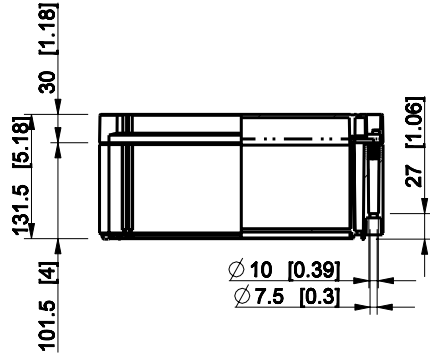

ID	Description	Date	By	Appr.
A				

Dimensions in mm [inches]

Material: Polycarbonate, fiberglass-reinforced Color: RAL 7035

Supplier: Tool No: Weight [kg]: 1.74 Volume:

OPCM303013G

Replaces:	
Replaced:	
Drw No:	A
Ref:	Cubo O
Code:	OPCM303013G
Sheet No:	

Scale	Date	18.12.08
1:8	By	PKos
-	Checked	
-	Ctrl	

model OPCM303013G PART
 drawing CUBO_O.drawing