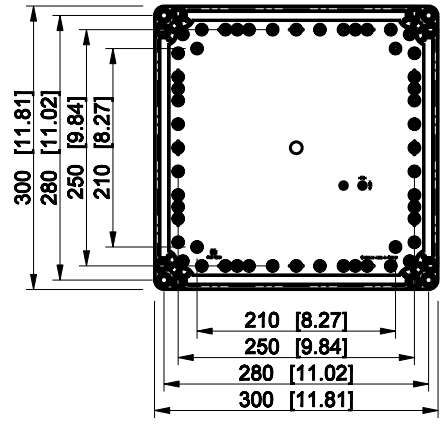

ID	Description	Date	By	Appr.
A				

Dimensions in mm [inches]

Material: Polycarbonate, fiberglass-reinforced Color: RAL 7035

Supplier: Tool No: Weight [kg]: 1.74 Volume:

OPCM303013G

Replaces:	
Replaced:	
Drw No:	A
Ref:	Cubo O
Code:	OPCM303013G
Sheet No:	

Scale	Date	18.12.08
1:8	By	PKos
-	Checked	
-	Ctrl	

model OPCM303013G PART
 drawing CUBO_O.drawing