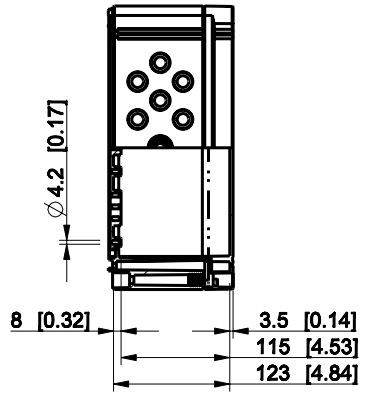

ID	Description	Date	By	Appr.
A				

Dimensions in mm [inches]

Material: Polycarbonate, fiberglass-reinforced Color: RAL 7035

Supplier: Tool No: Weight [kg]: 1.74 Volume:

OPCM303013G

Replaces:	
Replaced:	
Drw No:	A
Ref:	Cubo O
Code:	OPCM303013G
Sheet No:	

Scale	Date	18.12.08
1:8	By	PKos
-	Checked	
-	Ctrl	

model OPCM303013G PART
 drawing CUBO_O.drawing