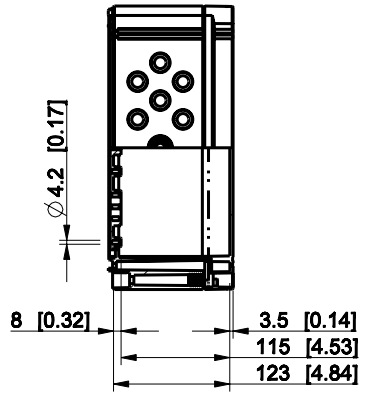

ID	Description	Date	By	Appr.
A				

Dimensions in mm [inches]

Material: Polycarbonate, fiberglass-reinforced      Color: RAL 7035

Supplier:      Tool No:      Weight [kg]: 1.74      Volume:

**OPCM303013T**

Replaces:	
Replaced:	
Drw No:	A
Ref:	Cubo O
Code:	OPCM303013T
Sheet No:	

Scale	Date	18.12.08
1:8	By	PKos
-	Checked	
-	Ctrl	

model OPCM303013T\_PART  
 drawing CUBO\_O.drawing