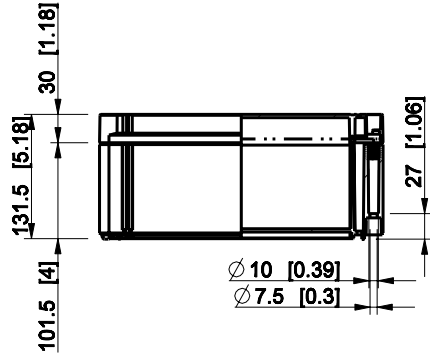

ID	Description	Date	By	Appr.
A				

Dimensions in mm [inches]

Material: Polycarbonate, fiberglass-reinforced      Color: RAL 7035

Supplier:      Tool No:      Weight [kg]: 1.74      Volume:

**OPCM303013T**

Replaces:	
Replaced:	
Drw No:	A
Ref:	Cubo O
Code:	OPCM303013T
Sheet No:	

Scale	Date	18.12.08
1:8	By	PKos
-	Checked	
-	Ctrl	

model OPCM303013T\_PART  
 drawing CUBO\_O.drawing