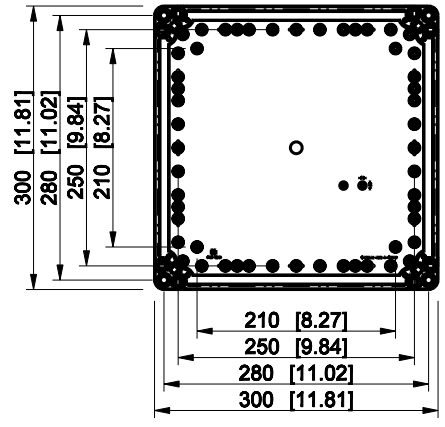

ID	Description	Date	By	Appr.
A				

Dimensions in mm [inches]

Material: Polycarbonate, fiberglass-reinforced      Color: RAL 7035

Supplier:      Tool No:      Weight [kg]: 1.74      Volume:

**OPCM303013T**

Replaces:	
Replaced:	
Drw No:	A
Ref:	Cubo O
Code:	OPCM303013T
Sheet No:	

Scale	Date	18.12.08
1:8	By	PKos
-	Checked	
-	Ctrl	

model OPCM303013T\_PART  
 drawing CUBO\_O.drawing