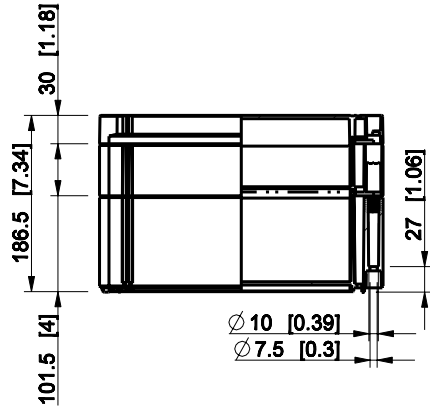

ID	Description	Date	By	Appr.
A				

Dimensions in mm [inches]

Material: Polycarbonate, fiberglass-reinforced	Color: RAL 7035
--	-----------------

Supplier:	Tool No:	Weight [kg]: 2.18	Volume:
-----------	----------	-------------------	---------

OPCM303018T

Scale	Date	18.12.08
1:8	By	PKos
-	Checked	
-	Ctrl	

Replaces:	
Replaced:	
Drw No:	A
Ref:	Cubo O
Code:	OPCM303018T
Sheet No:	

model OPCM303018T_PART
drawing CUBO_O.drawing