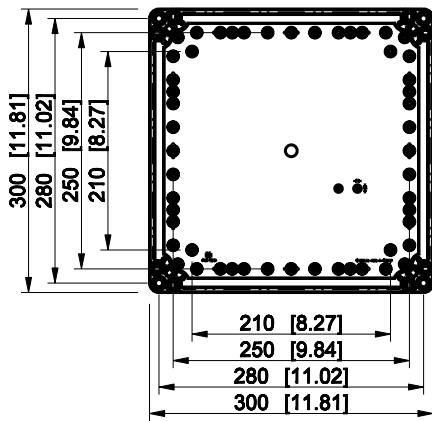

ID	Description	Date	By	Appr.
A				

Dimensions in mm [inches]

Material: Polycarbonate, fiberglass-reinforced	Color: RAL 7035
--	-----------------

Supplier:	Tool No:	Weight [kg]: 2.18	Volume:
-----------	----------	-------------------	---------

OPCM303018T

Scale	Date	18.12.08
1:8	By	PKos
-	Checked	
-	Ctrl	

Replaces:	
Replaced:	
Drw No:	A
Ref:	Cubo O
Code:	OPCM303018T
Sheet No:	

model OPCM303018T_PART
drawing CUBO_O.drawing