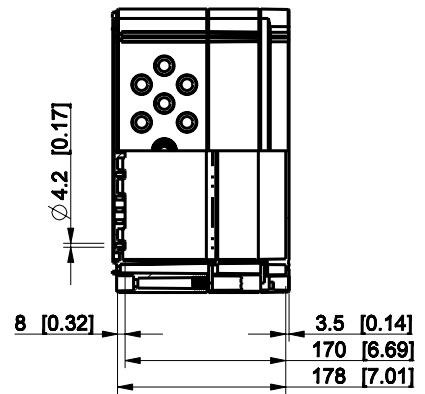

ID	Description	Date	By	Appr.
A				

Dimensions in mm [inches]

Material: Polycarbonate, fiberglass-reinforced	Color: RAL 7035
--	-----------------

Supplier:	Tool No:	Weight [kg]: 2.18	Volume:
-----------	----------	-------------------	---------

OPCM303018T

Scale	Date	18.12.08
1:8	By	PKos
-	Checked	
-	Ctrl	

Replaces:	
Replaced:	
Drw No:	A
Ref:	Cubo O
Code:	OPCM303018T
Sheet No:	

model OPCM303018T_PART
drawing CUBO_O.drawing