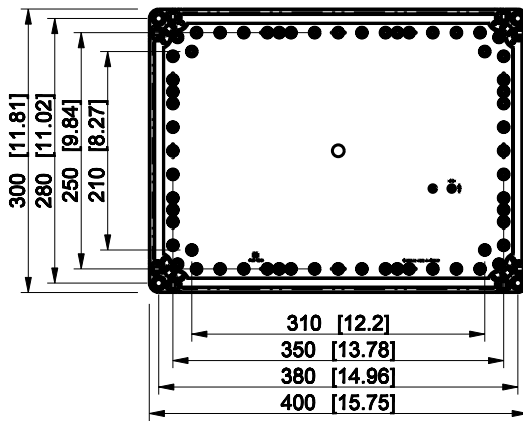

ID	Description	Date	By	Appr.
A				

Dimensions in mm [inches]

Material: Polycarbonate, fiberglass-reinforced	Color: RAL 7035
--	-----------------

Supplier:	Tool No:	Weight [kg]: 2.15	Volume:
-----------	----------	-------------------	---------

**ENSTO**  
ENSTO CONTROL OY

**OPCM304013T**

Scale	Date	18.12.08
1:8	By	PKos
-	Checked	
-	Ctrl	

Replaces:	
Replaced:	
Drw No:	A
Ref:	Cubo O
Code:	OPCM304013T
Sheet No:	

model OPCM304013T\_PART  
drawing CUBO\_O.drawing