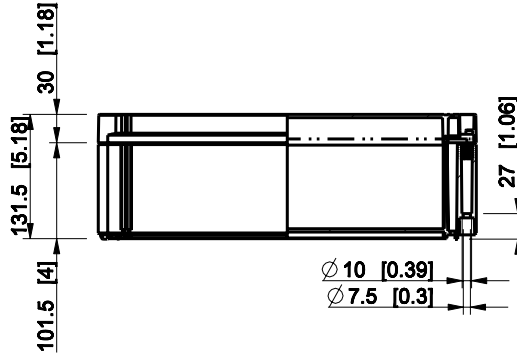

ID	Description	Date	By	Appr.
A				

Dimensions in mm [inches]

Material: Polycarbonate, fiberglass-reinforced	Color: RAL 7035
--	-----------------

Supplier:	Tool No:	Weight [kg]: 2.15	Volume:
-----------	----------	-------------------	---------

**ENSTO**  
ENSTO CONTROL OY

**OPCM304013T**

Scale	Date	18.12.08
1:8	By	PKos
-	Checked	
-	Ctrl	

Replaces:	
Replaced:	
Drw No:	A
Ref:	Cubo O
Code:	OPCM304013T
Sheet No:	

model OPCM304013T\_PART  
drawing CUBO\_O.drawing