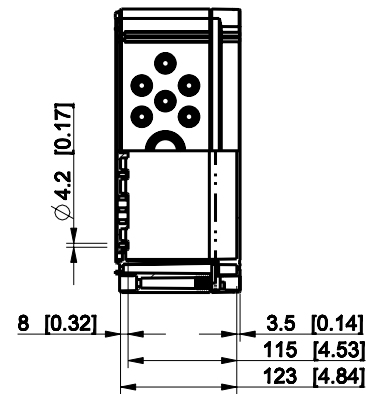

ID	Description	Date	By	Appr.
A				

Dimensions in mm [inches]

Material: Polycarbonate, fiberglass-reinforced	Color: RAL 7035
--	-----------------

Supplier:	Tool No:	Weight [kg]: 2.15	Volume:
-----------	----------	-------------------	---------

**ENSTO**  
ENSTO CONTROL OY

**OPCM304013T**

Scale	Date	18.12.08
1:8	By	PKos
-	Checked	
-	Ctrl	

Replaces:	
Replaced:	
Drw No:	A
Ref:	Cubo O
Code:	OPCM304013T
Sheet No:	

model OPCM304013T\_PART  
drawing CUBO\_O.drawing