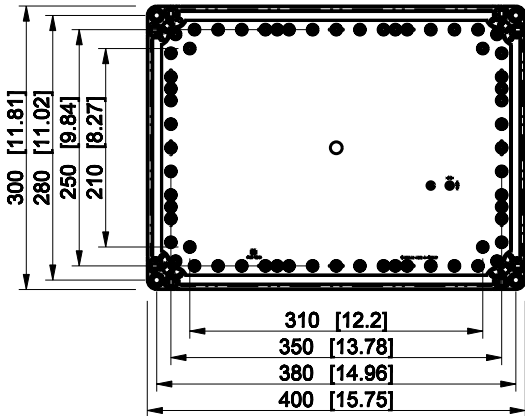

ID	Description	Date	By	Appr.
A				

Dimensions in mm [inches]

Material: Polycarbonate, fiberglass-reinforced Color: RAL 7035

Supplier: Tool No: Weight [kg]: 2.67 Volume:

OPCM304018G

Scale	Date	18.12.08
1:8	By	PKos
-	Checked	
-	Ctrl	

Replaces:	
Replaced:	
Drw No:	A
Ref:	Cubo O
Code:	OPCM304018G
Sheet No:	

model OPCM304018G PART
drawing CUBO_O.drawing