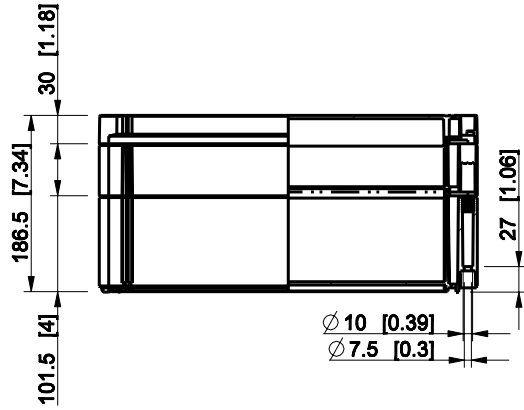

ID	Description	Date	By	Appr.
A				

Dimensions in mm [inches]

Material: Polycarbonate, fiberglass-reinforced Color: RAL 7035

Supplier: Tool No: Weight [kg]: 2.67 Volume:

OPCM304018G

Scale	Date	18.12.08
1:8	By	PKos
-	Checked	
-	Ctrl	

Replaces:	
Replaced:	
Drw No:	A
Ref:	Cubo O
Code:	OPCM304018G
Sheet No:	

model OPCM304018G PART
drawing CUBO_O.drawing