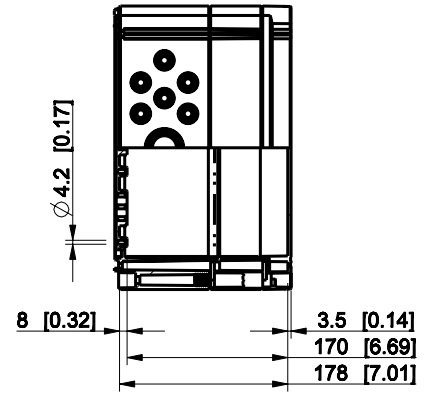

ID	Description	Date	By	Appr.
A				

Dimensions in mm [inches]

Material: Polycarbonate, fiberglass-reinforced Color: RAL 7035

Supplier: Tool No: Weight [kg]: 2.67 Volume:

OPCM304018G

Scale	Date	18.12.08
1:8	By	PKos
-	Checked	
-	Ctrl	

Replaces:	
Replaced:	
Drw No:	A
Ref:	Cubo O
Code:	OPCM304018G
Sheet No:	

model OPCM304018G PART
drawing CUBO_O.drawing