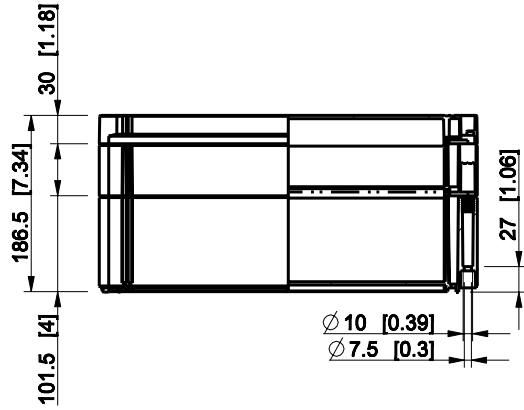

ID	Description	Date	By	Appr.
A				

Dimensions in mm [inches]

Material: Polycarbonate, fiberglass-reinforced      Color: RAL 7035

Supplier:      Tool No:      Weight [kg]: 2.67      Volume:

**OPCM304018T**

Scale	Date	18.12.08
1:8	By	PKos
-	Checked	
-	Ctrl	

Replaces:	
Replaced:	
Drw No:	A
Ref:	Cubo O
Code:	OPCM304018T
Sheet No:	

model OPCM304018T\_PART  
 drawing CUBO\_O.drawing