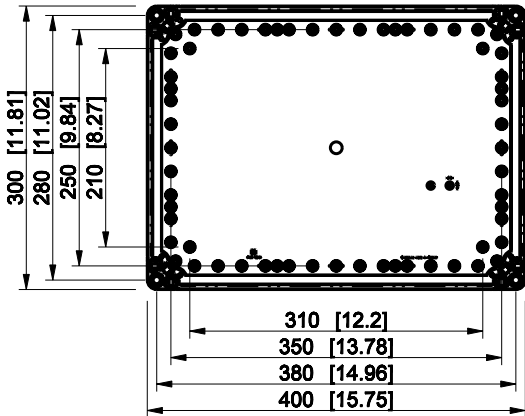

ID	Description	Date	By	Appr.
A				

Dimensions in mm [inches]

Material: Polycarbonate, fiberglass-reinforced      Color: RAL 7035

Supplier:      Tool No:      Weight [kg]: 2.67      Volume:

**OPCM304018T**

Scale	Date	18.12.08
1:8	By	PKos
-	Checked	
-	Ctrl	

Replaces:	
Replaced:	
Drw No:	A
Ref:	Cubo O
Code:	OPCM304018T
Sheet No:	

model OPCM304018T\_PART  
 drawing CUBO\_O.drawing