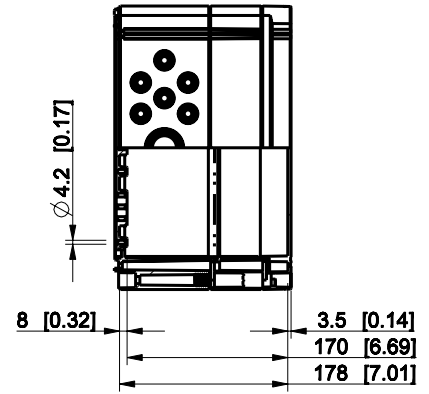

ID	Description	Date	By	Appr.
A				

Dimensions in mm [inches]

Material: Polycarbonate, fiberglass-reinforced      Color: RAL 7035

Supplier:      Tool No:      Weight [kg]: 2.67      Volume:

**OPCM304018T**

Scale	Date	18.12.08
1:8	By	PKos
-	Checked	
-	Ctrl	

Replaces:	
Replaced:	
Drw No:	A
Ref:	Cubo O
Code:	OPCM304018T
Sheet No:	

model OPCM304018T\_PART  
 drawing CUBO\_O.drawing