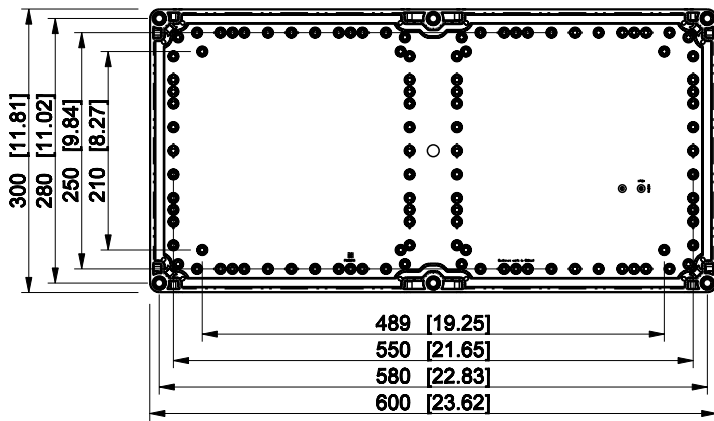

ID	Description	Date	By	Appr.
B				

Dimensions in mm [inches]

Material: Polycarbonate, fiberglass-reinforced	Color: RAL 7035
--	-----------------

Supplier:	Tool No: -	Weight [kg]: 3.07	Volume:
-----------	------------	-------------------	---------

OPCM306013T

Scale	Date	19.04.10
1:8	By	PKos
-	Checked	
-	Ctrl	

Replaces:
Replaced:
Drw No: - B
Ref: Cubo O
Code: OPCM306013T
Sheet No:

model OPCM306013T PART
drawing CUBO_O_1B.DRAWING