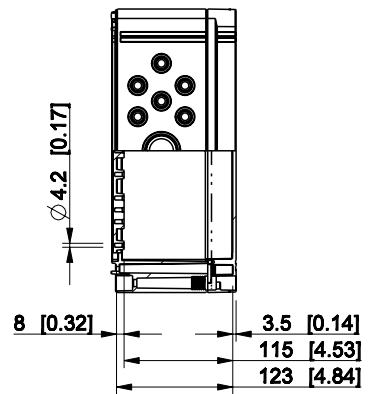

ID	Description	Date	By	Appr.
B				

Dimensions in mm [inches]

Material: Polycarbonate, fiberglass-reinforced	Color: RAL 7035
--	-----------------

Supplier:	Tool No: -	Weight [kg]: 3.07	Volume:
-----------	------------	-------------------	---------

OPCM306013T

Scale	Date	19.04.10
1:8	By	PKos
-	Checked	
-	Ctrl	

Replaces:
Replaced:
Drw No: - B
Ref: Cubo O
Code: OPCM306013T
Sheet No:

model OPCM306013T PART
drawing CUBO_O_1B.DRAWING