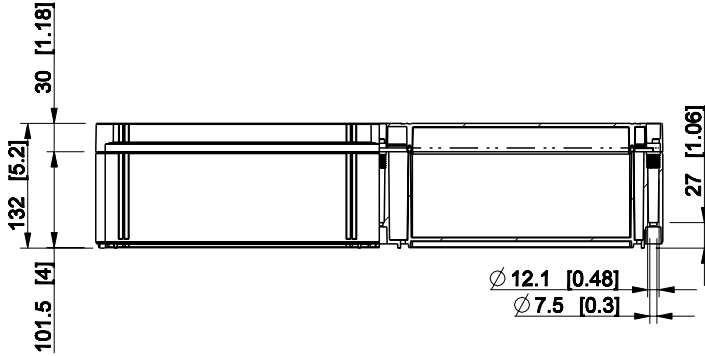

ID	Description	Date	By	Appr.
B				

Dimensions in mm [inches]

Material: Polycarbonate, fiberglass-reinforced	Color: RAL 7035
--	-----------------

Supplier:	Tool No: -	Weight [kg]: 3.07	Volume:
-----------	------------	-------------------	---------

OPCM306013T

Scale	Date	19.04.10
1:8	By	PKos
-	Checked	
-	Ctrl	

Replaces:
Replaced:
Drw No: - B
Ref: Cubo O
Code: OPCM306013T
Sheet No:

model OPCM306013T PART
drawing CUBO_O_1B.DRAWING