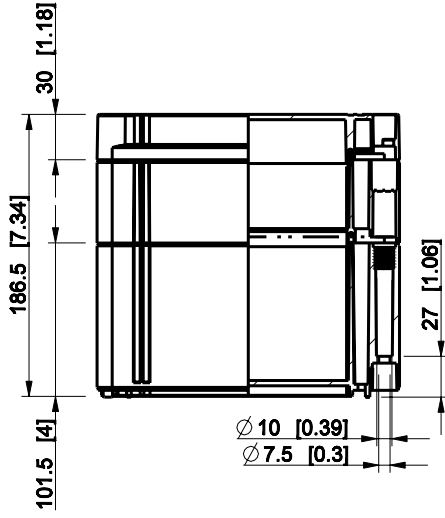

ID	Description	Date	By	Appr.
A				

Dimensions in mm [inches]

Material: Polycarbonate, fiberglass-reinforced Color: RAL 7035

Supplier: Tool No: Weight [kg]: 1.33 Volume:

OPCP202018T

Scale	Date	18.12.08
1:5	By	PKos
-	Checked	
-	Ctrl	

Replaces:	
Replaced:	
Drw No:	A
Ref:	Cubo O
Code:	OPCP202018T
Sheet No:	

model OPCP202018T_PART
drawing CUBO_O.drawing