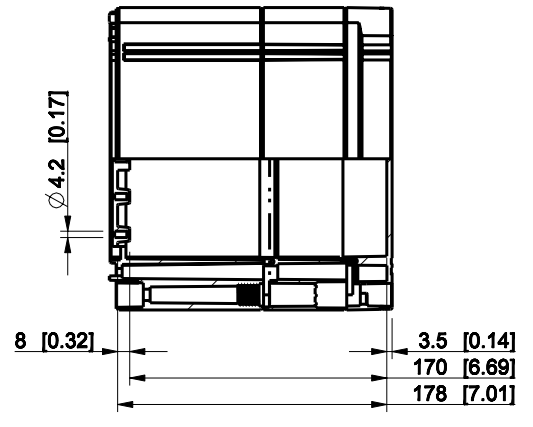

ID	Description	Date	By	Appr.
A				

Dimensions in mm [inches]

Material: Polycarbonate, fiberglass-reinforced Color: RAL 7035

Supplier: Tool No: Weight [kg]: 1.33 Volume:

OPCP202018T

Scale	Date	18.12.08
1:5	By	PKos
-	Checked	
-	Ctrl	

Replaces:	
Replaced:	
Drw No:	A
Ref:	Cubo O
Code:	OPCP202018T
Sheet No:	

model OPCP202018T_PART
drawing CUBO_O.drawing