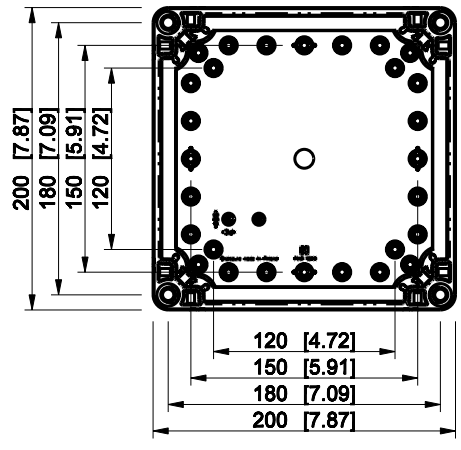

ID	Description	Date	By	Appr.
A				

Dimensions in mm [inches]

Material: Polycarbonate, fiberglass-reinforced Color: RAL 7035

Supplier: Tool No: Weight [kg]: 1.33 Volume:

OPCP202018T

Scale	Date	18.12.08
1:5	By	PKos
-	Checked	
-	Ctrl	

Replaces:	
Replaced:	
Drw No:	A
Ref:	Cubo O
Code:	OPCP202018T
Sheet No:	

model OPCP202018T_PART
drawing CUBO_O.drawing