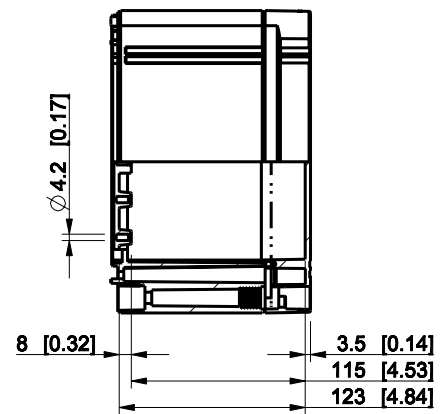

ID	Description	Date	By	Appr.
A				

Dimensions in mm [inches]

Material: Polycarbonate, fiberglass-reinforced	Color: RAL 7035
--	-----------------

Supplier:	Tool No:	Weight [kg]: 1.36	Volume:
-----------	----------	-------------------	---------

OPCP203013T

Scale	Date	18.12.08
1:5	By	PKos
-	Checked	
-	Ctrl	

Replaces:	
Replaced:	
Drw No:	A
Ref:	Cubo O
Code:	OPCP203013T
Sheet No:	

model OPCP203013T_PART
 drawing CUBO_O.drawing