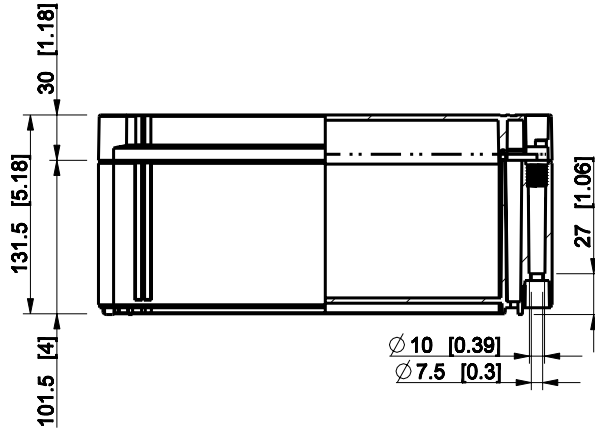

ID	Description	Date	By	Appr.
A				

Dimensions in mm [inches]

Material: Polycarbonate, fiberglass-reinforced	Color: RAL 7035
--	-----------------

Supplier:	Tool No:	Weight [kg]: 1.36	Volume:
-----------	----------	-------------------	---------

OPCP203013T

Scale	Date	18.12.08
1:5	By	PKos
-	Checked	
-	Ctrl	

Replaces:	
Replaced:	
Drw No:	A
Ref:	Cubo O
Code:	OPCP203013T
Sheet No:	

model OPCP203013T_PART
 drawing CUBO_O.drawing