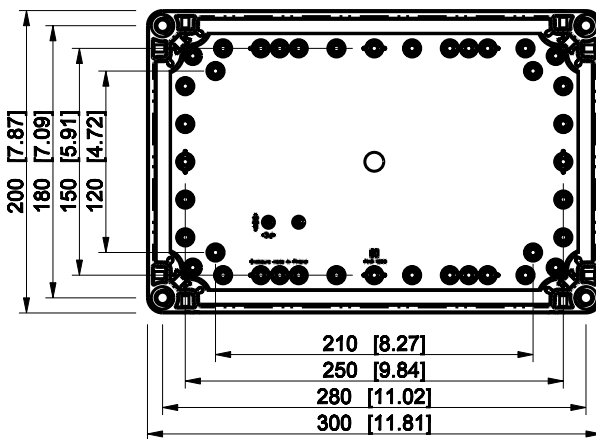

ID	Description	Date	By	Appr.
A				

Dimensions in mm [inches]

Material: Polycarbonate, fiberglass-reinforced	Color: RAL 7035
--	-----------------

Supplier:	Tool No:	Weight [kg]: 1.36	Volume:
-----------	----------	-------------------	---------

OPCP203013T

Scale	Date	18.12.08
1:5	By	PKos
-	Checked	
-	Ctrl	

Replaces:	
Replaced:	
Drw No:	A
Ref:	Cubo O
Code:	OPCP203013T
Sheet No:	

model OPCP203013T_PART
 drawing CUBO_O.drawing