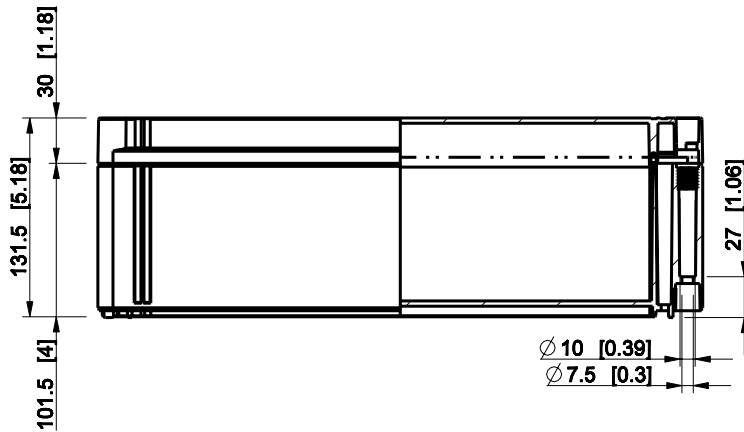

ID	Description	Date	By	Appr.
A				

Dimensions in mm [inches]

Material: Polycarbonate, fiberglass-reinforced	Color: RAL 7035
--	-----------------

Supplier:	Tool No:	Weight [kg]: 1.69	Volume:
-----------	----------	-------------------	---------

ENSTO
ENSTO CONTROL OY

OPCP204013T

Scale	Date	18.12.08
1:5	By	PKos
-	Checked	
-	Ctrl	

Replaces:	
Replaced:	
Drw No:	A
Ref:	Cubo O
Code:	OPCP204013T
Sheet No:	

model OPCP204013T_PART
 drawing CUBO_O.drawing