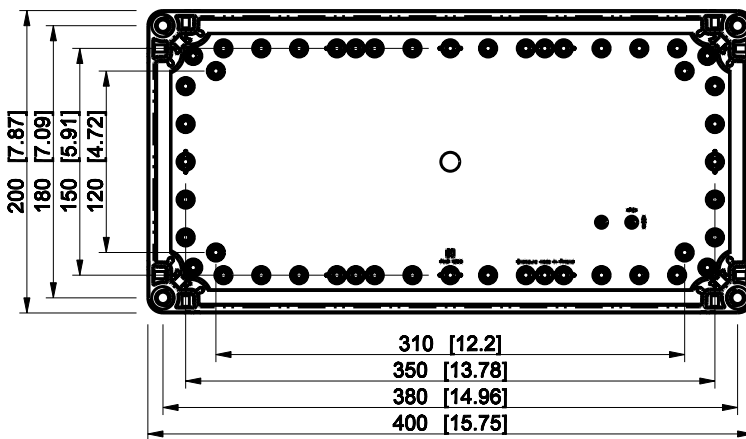

ID	Description	Date	By	Appr.
A				

Dimensions in mm [inches]

Material: Polycarbonate, fiberglass-reinforced	Color: RAL 7035
--	-----------------

Supplier:	Tool No:	Weight [kg]: 1.69	Volume:
-----------	----------	-------------------	---------

ENSTO
ENSTO CONTROL OY

OPCP204013T

Scale	Date	18.12.08
1:5	By	PKos
-	Checked	
-	Ctrl	

Replaces:	
Replaced:	
Drw No:	A
Ref:	Cubo O
Code:	OPCP204013T
Sheet No:	

model OPCP204013T_PART
 drawing CUBO_O.drawing