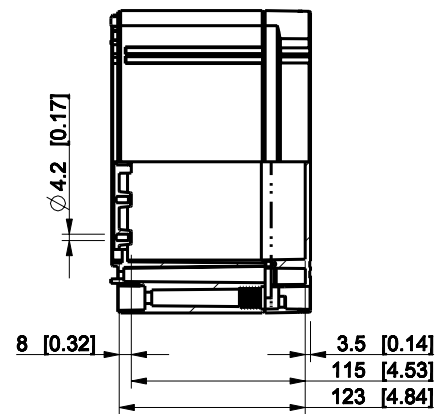

ID	Description	Date	By	Appr.
A				

Dimensions in mm [inches]

Material: Polycarbonate, fiberglass-reinforced	Color: RAL 7035
--	-----------------

Supplier:	Tool No:	Weight [kg]: 1.69	Volume:
-----------	----------	-------------------	---------

ENSTO
ENSTO CONTROL OY

OPCP204013T

Scale	Date	18.12.08
1:5	By	PKos
-	Checked	
-	Ctrl	

Replaces:	
Replaced:	
Drw No:	A
Ref:	Cubo O
Code:	OPCP204013T
Sheet No:	

model OPCP204013T_PART
 drawing CUBO_O.drawing