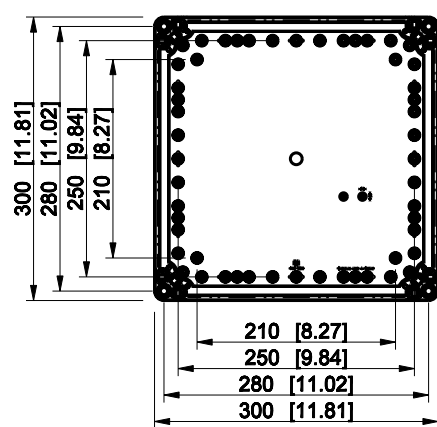

ID	Description	Date	By	Appr.
A				

Dimensions in mm [inches]

Material: Polycarbonate, fiberglass-reinforced	Color: RAL 7035
--	-----------------

Supplier:	Tool No:	Weight [kg]: 2.22	Volume:
-----------	----------	-------------------	---------

OPCP303018G

Scale	Date	18.12.08
1:8	By	PKos
-	Checked	
-	Ctrl	

Replaces:	
Replaced:	
Drw No:	A
Ref:	Cubo O
Code:	OPCP303018G
Sheet No:	

model OPCP303018G PART
drawing CUBO_O.drawing