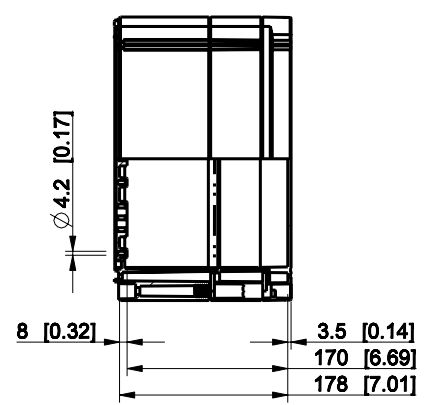

ID	Description	Date	By	Appr.
A				

Dimensions in mm [inches]

Material: Polycarbonate, fiberglass-reinforced	Color: RAL 7035
--	-----------------

Supplier:	Tool No:	Weight [kg]: 2.22	Volume:
-----------	----------	-------------------	---------

OPCP303018G

Scale	Date	18.12.08
1:8	By	PKos
-	Checked	
-	Ctrl	

Replaces:	
Replaced:	
Drw No:	A
Ref:	Cubo O
Code:	OPCP303018G
Sheet No:	

model OPCP303018G PART
drawing CUBO_O.drawing