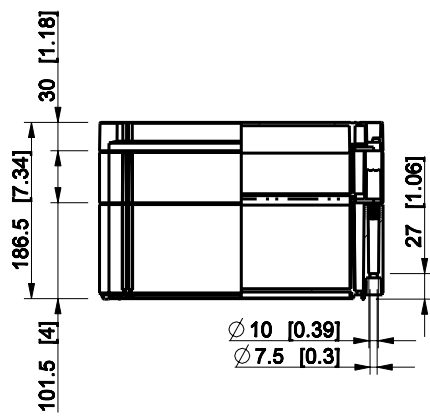

ID	Description	Date	By	Appr.
A				

Dimensions in mm [inches]

Material: Polycarbonate, fiberglass-reinforced	Color: RAL 7035
--	-----------------

Supplier:	Tool No:	Weight [kg]: 2.22	Volume:
-----------	----------	-------------------	---------

OPCP303018G

Scale	Date	18.12.08
1:8	By	PKos
-	Checked	
-	Ctrl	

Replaces:	
Replaced:	
Drw No:	A
Ref:	Cubo O
Code:	OPCP303018G
Sheet No:	

model OPCP303018G PART
drawing CUBO_O.drawing