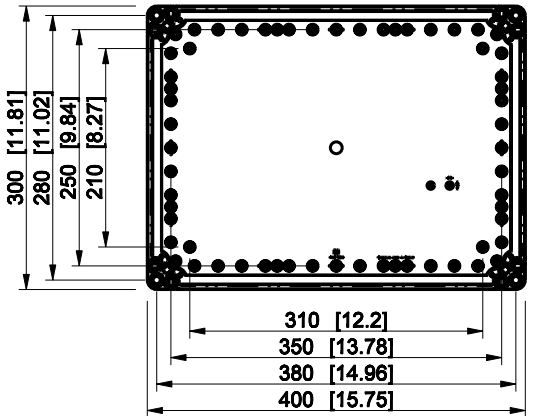

ID	Description	Date	By	Appr.
A				

Dimensions in mm [inches]

Material: Polycarbonate, fiberglass-reinforced      Color: RAL 7035

Supplier:      Tool No:      Weight [kg]: 2.18      Volume:

OPCP304013T

Scale	Date	18.12.08
1:8	By	PKos
-	Checked	
-	Ctrl	

Replaces:	
Replaced:	
Drw No:	A
Ref:	Cubo O
Code:	OPCP304013T
Sheet No:	

model OPCP304013T\_PART  
 drawing CUBO\_O.drawing