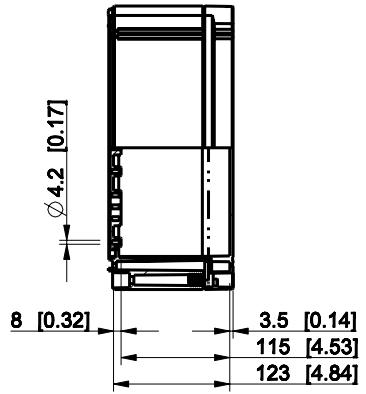

ID	Description	Date	By	Appr.
A				

Dimensions in mm [inches]

Material: Polycarbonate, fiberglass-reinforced      Color: RAL 7035

Supplier:      Tool No:      Weight [kg]: 2.18      Volume:

OPCP304013T

Scale	Date	18.12.08
1:8	By	PKos
-	Checked	
-	Ctrl	

Replaces:	
Replaced:	
Drw No:	A
Ref:	Cubo O
Code:	OPCP304013T
Sheet No:	

model OPCP304013T\_PART  
 drawing CUBO\_O.drawing