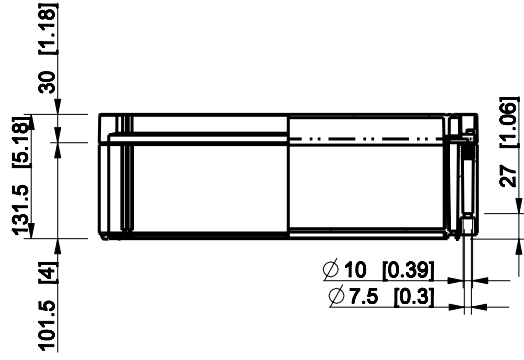

ID	Description	Date	By	Appr.
A				

Dimensions in mm [inches]

Material: Polycarbonate, fiberglass-reinforced      Color: RAL 7035

Supplier:      Tool No:      Weight [kg]: 2.18      Volume:

OPCP304013T

Scale	Date	18.12.08
1:8	By	PKos
-	Checked	
-	Ctrl	

Replaces:	
Replaced:	
Drw No:	A
Ref:	Cubo O
Code:	OPCP304013T
Sheet No:	

model OPCP304013T\_PART  
 drawing CUBO\_O.drawing