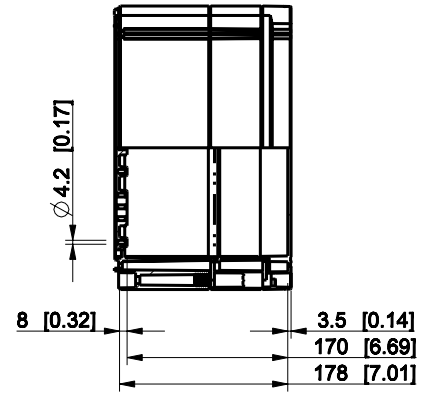

ID	Description	Date	By	Appr.
A				

Dimensions in mm [inches]

Material: Polycarbonate, fiberglass-reinforced Color: RAL 7035

Supplier: Tool No: Weight [kg]: 2.70 Volume:

OPCP304018T

Scale	Date	18.12.08
1:8	By	PKos
-	Checked	
-	Ctrl	

Replaces:	
Replaced:	
Drw No:	A
Ref:	Cubo O
Code:	OPCP304018T
Sheet No:	

model OPCP304018T_PART
drawing CUBO_O.drawing