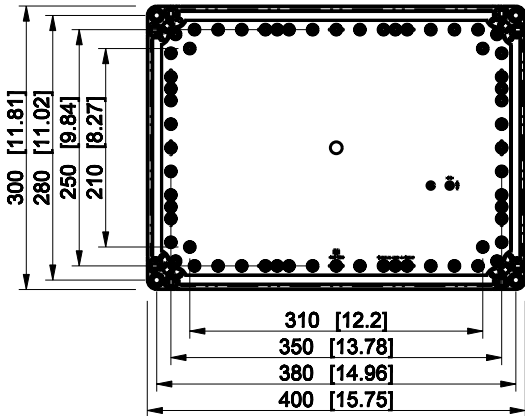

ID	Description	Date	By	Appr.
A				

Dimensions in mm [inches]

Material: Polycarbonate, fiberglass-reinforced Color: RAL 7035

Supplier: Tool No: Weight [kg]: 2.70 Volume:

OPCP304018T

Scale	Date	18.12.08
1:8	By	PKos
-	Checked	
-	Ctrl	

Replaces:	
Replaced:	
Drw No:	A
Ref:	Cubo O
Code:	OPCP304018T
Sheet No:	

model OPCP304018T_PART
drawing CUBO_O.drawing