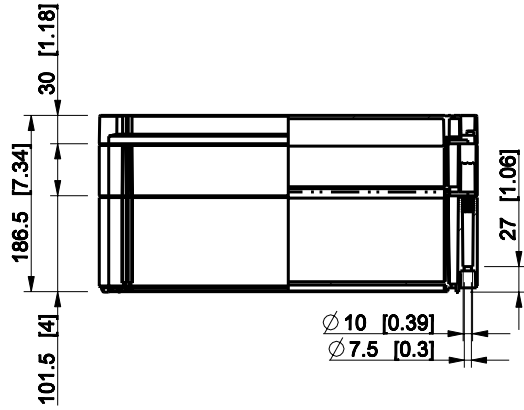

ID	Description	Date	By	Appr.
A				

Dimensions in mm [inches]

Material: Polycarbonate, fiberglass-reinforced Color: RAL 7035

Supplier: Tool No: Weight [kg]: 2.70 Volume:

OPCP304018T

Scale	Date	18.12.08
1:8	By	PKos
-	Checked	
-	Ctrl	

Replaces:	
Replaced:	
Drw No:	A
Ref:	Cubo O
Code:	OPCP304018T
Sheet No:	

model OPCP304018T_PART
drawing CUBO_O.drawing